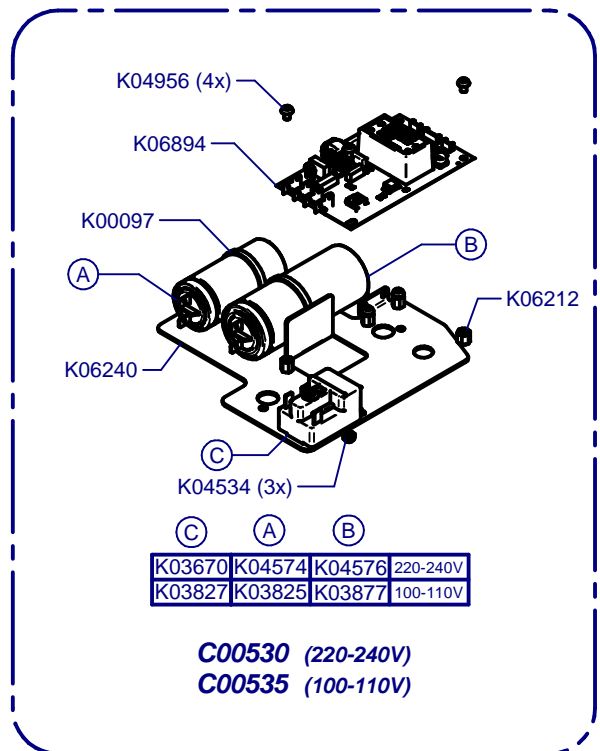

C06625 Kit Leds

E10 Essential Master Conic On Demand

Updated 27/07/2017

Molienda / Grind

Placa Base / Mother Board

Sis. Paralel / Parallel Sys.

Sis. Punto a Punto / Stepped Sys.