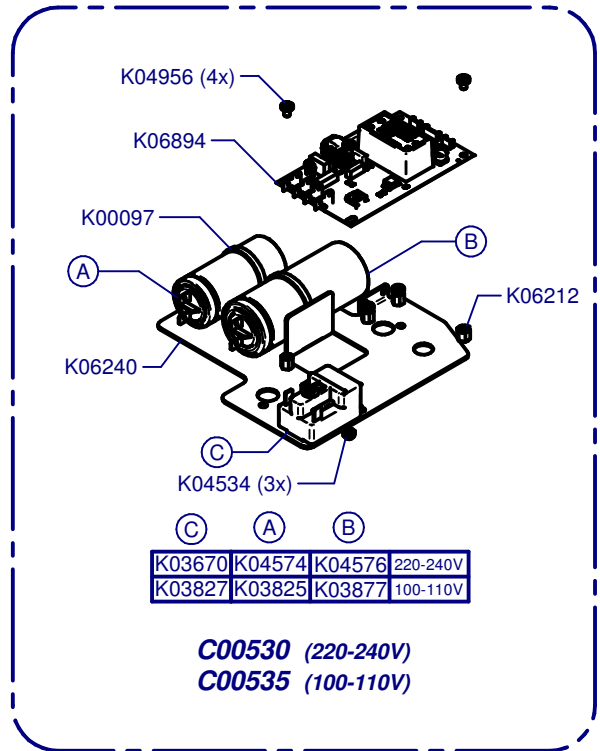

Placa Base / Mother Board