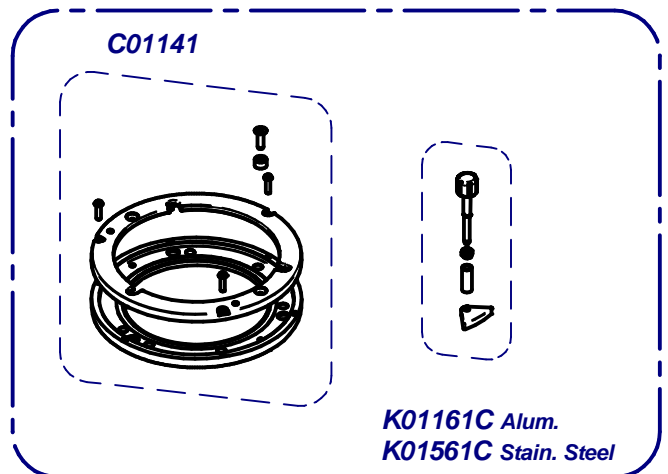

C06625 Kit Leds

E10 Essential Master Conic On Demand

Updated 27/07/2017

Molienda / Grind

Placa Base / Mother Board

Sis. Paralel / Parallel Sys.

Sis. Punto a Punto / Stepped Sys.