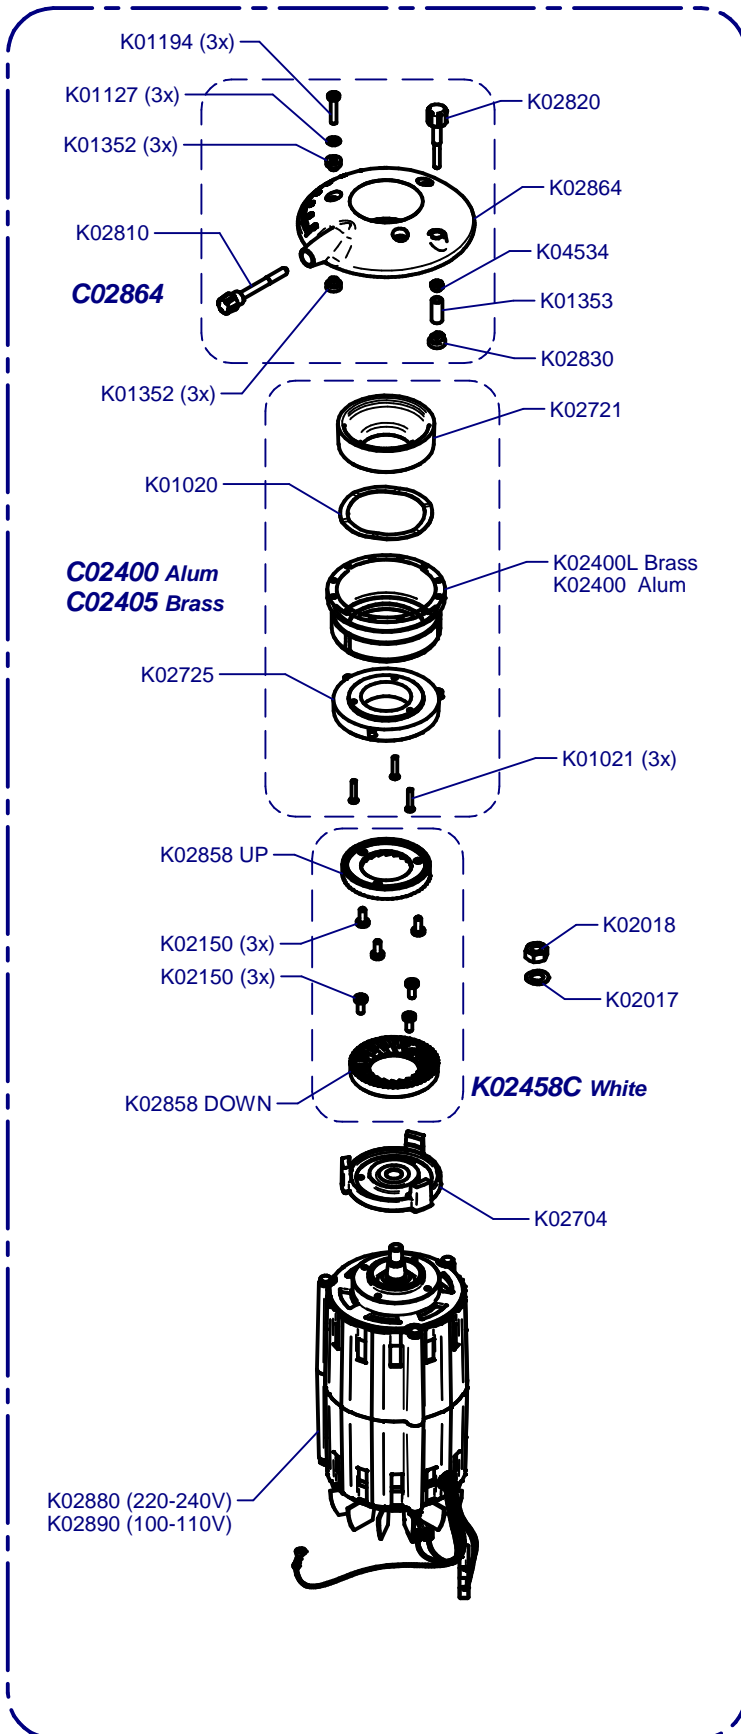

E5 Essential On Demand

Updated 19/04/2017

A	K01330	K00424
	CEE GS	CH
	K03369	K00367 K00113
	AUST	UK USA

Tolva Café / Coffee Hopper

Horquilla / Fork

Cover / Cover

Molienda / Grind

Placa Base / Mother Board