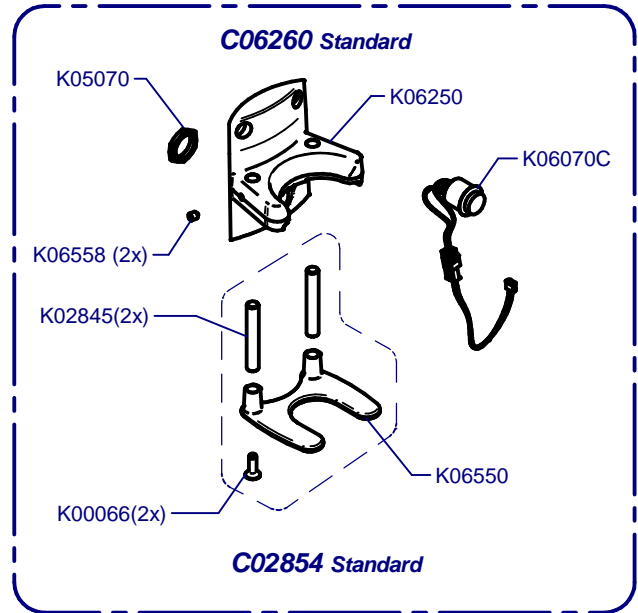

E5 Essential On Demand

Updated 19/04/2017

A	K01330	K00424
	CEE GS	CH
	K03369	K00367 K00113
	AUST	UK USA

Tolva Café / Coffee Hopper

Horquilla / Fork

Cover / Cover

Molienda / Grind

Placa Base / Mother Board