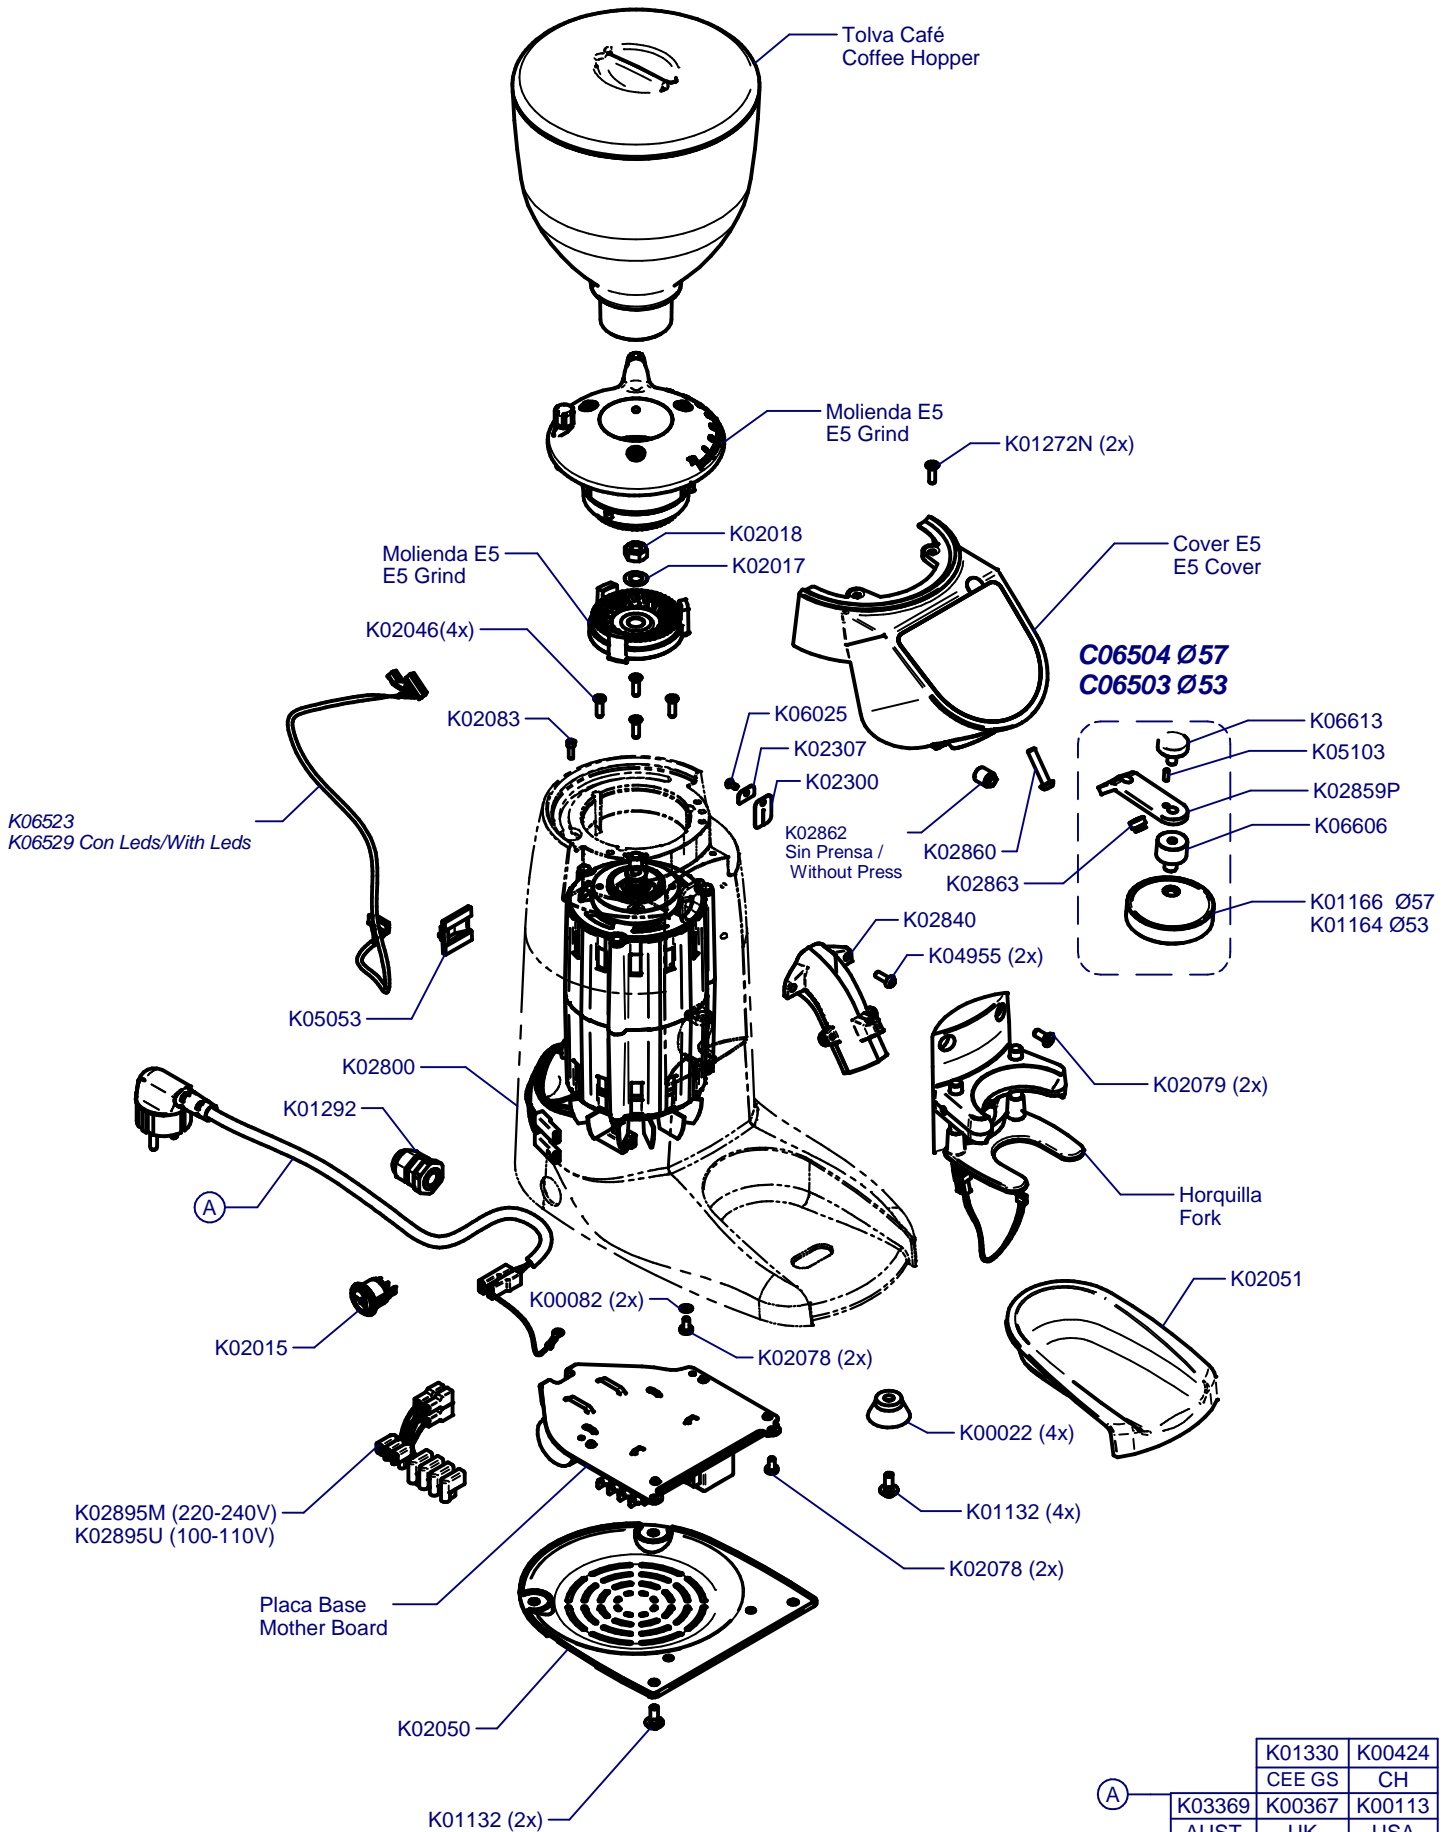

E5 Essential On Demand

Updated 19/04/2017

A	K01330	K00424
	CEE GS	CH
	K03369	K00367 K00113
	AUST	UK USA

Tolva Café / Coffee Hopper

Horquilla / Fork

Cover / Cover

Molienda / Grind

Placa Base / Mother Board