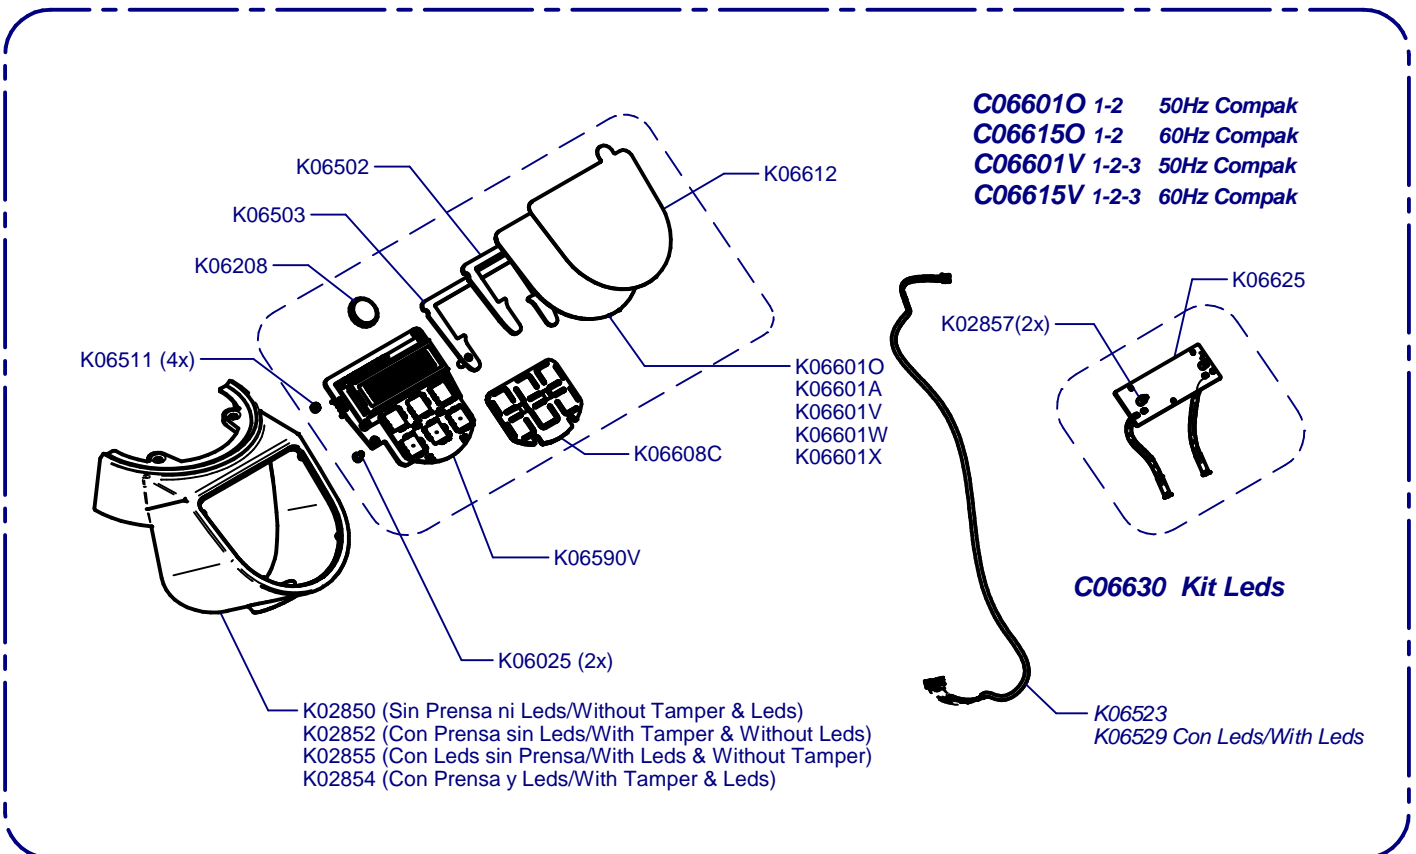

E5 Essential On Demand

Updated 19/04/2017

A	K01330	K00424
	CEE GS	CH
	K03369	K00367 K00113
	AUST	UK USA

Tolva Café / Coffee Hopper

Horquilla / Fork

Cover / Cover

Molienda / Grind

Placa Base / Mother Board