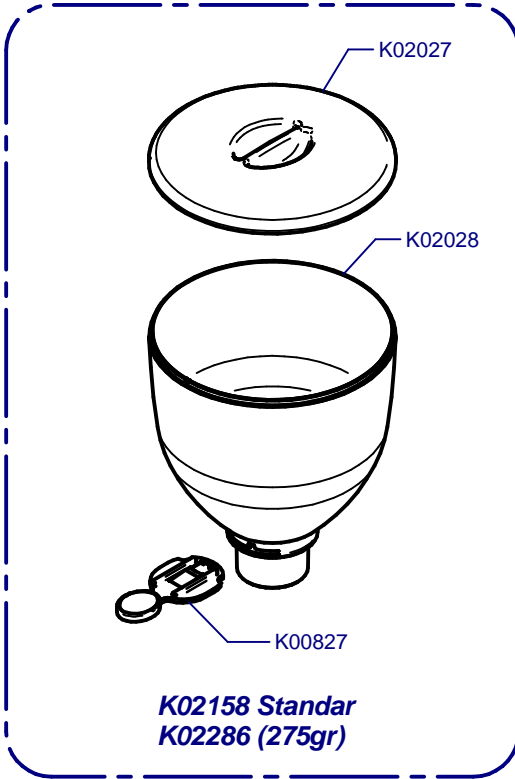

E5 Essential On Demand

Updated 19/04/2017

A	K01330	K00424
	CEE GS	CH
	K03369	K00367 K00113
	AUST	UK USA

Tolva Café / Coffee Hopper

Horquilla / Fork

Cover / Cover

Molienda / Grind

Placa Base / Mother Board