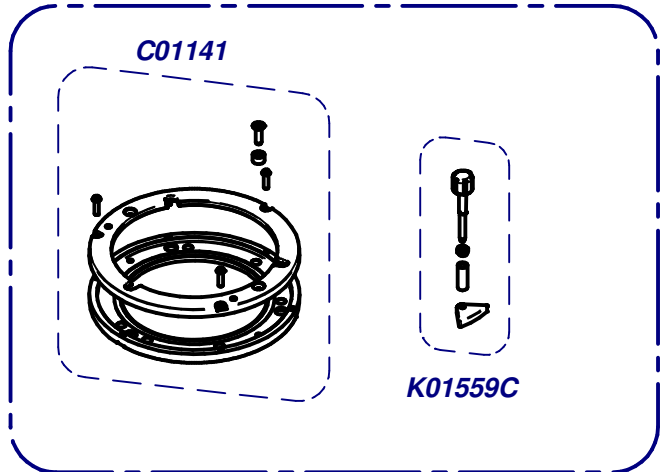

Sis. Paralel / Parallel Sys.