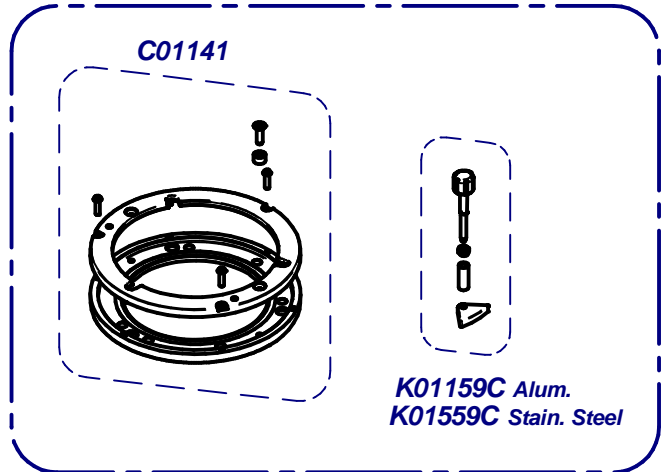

Sis. Paralel / Parallel Sys.