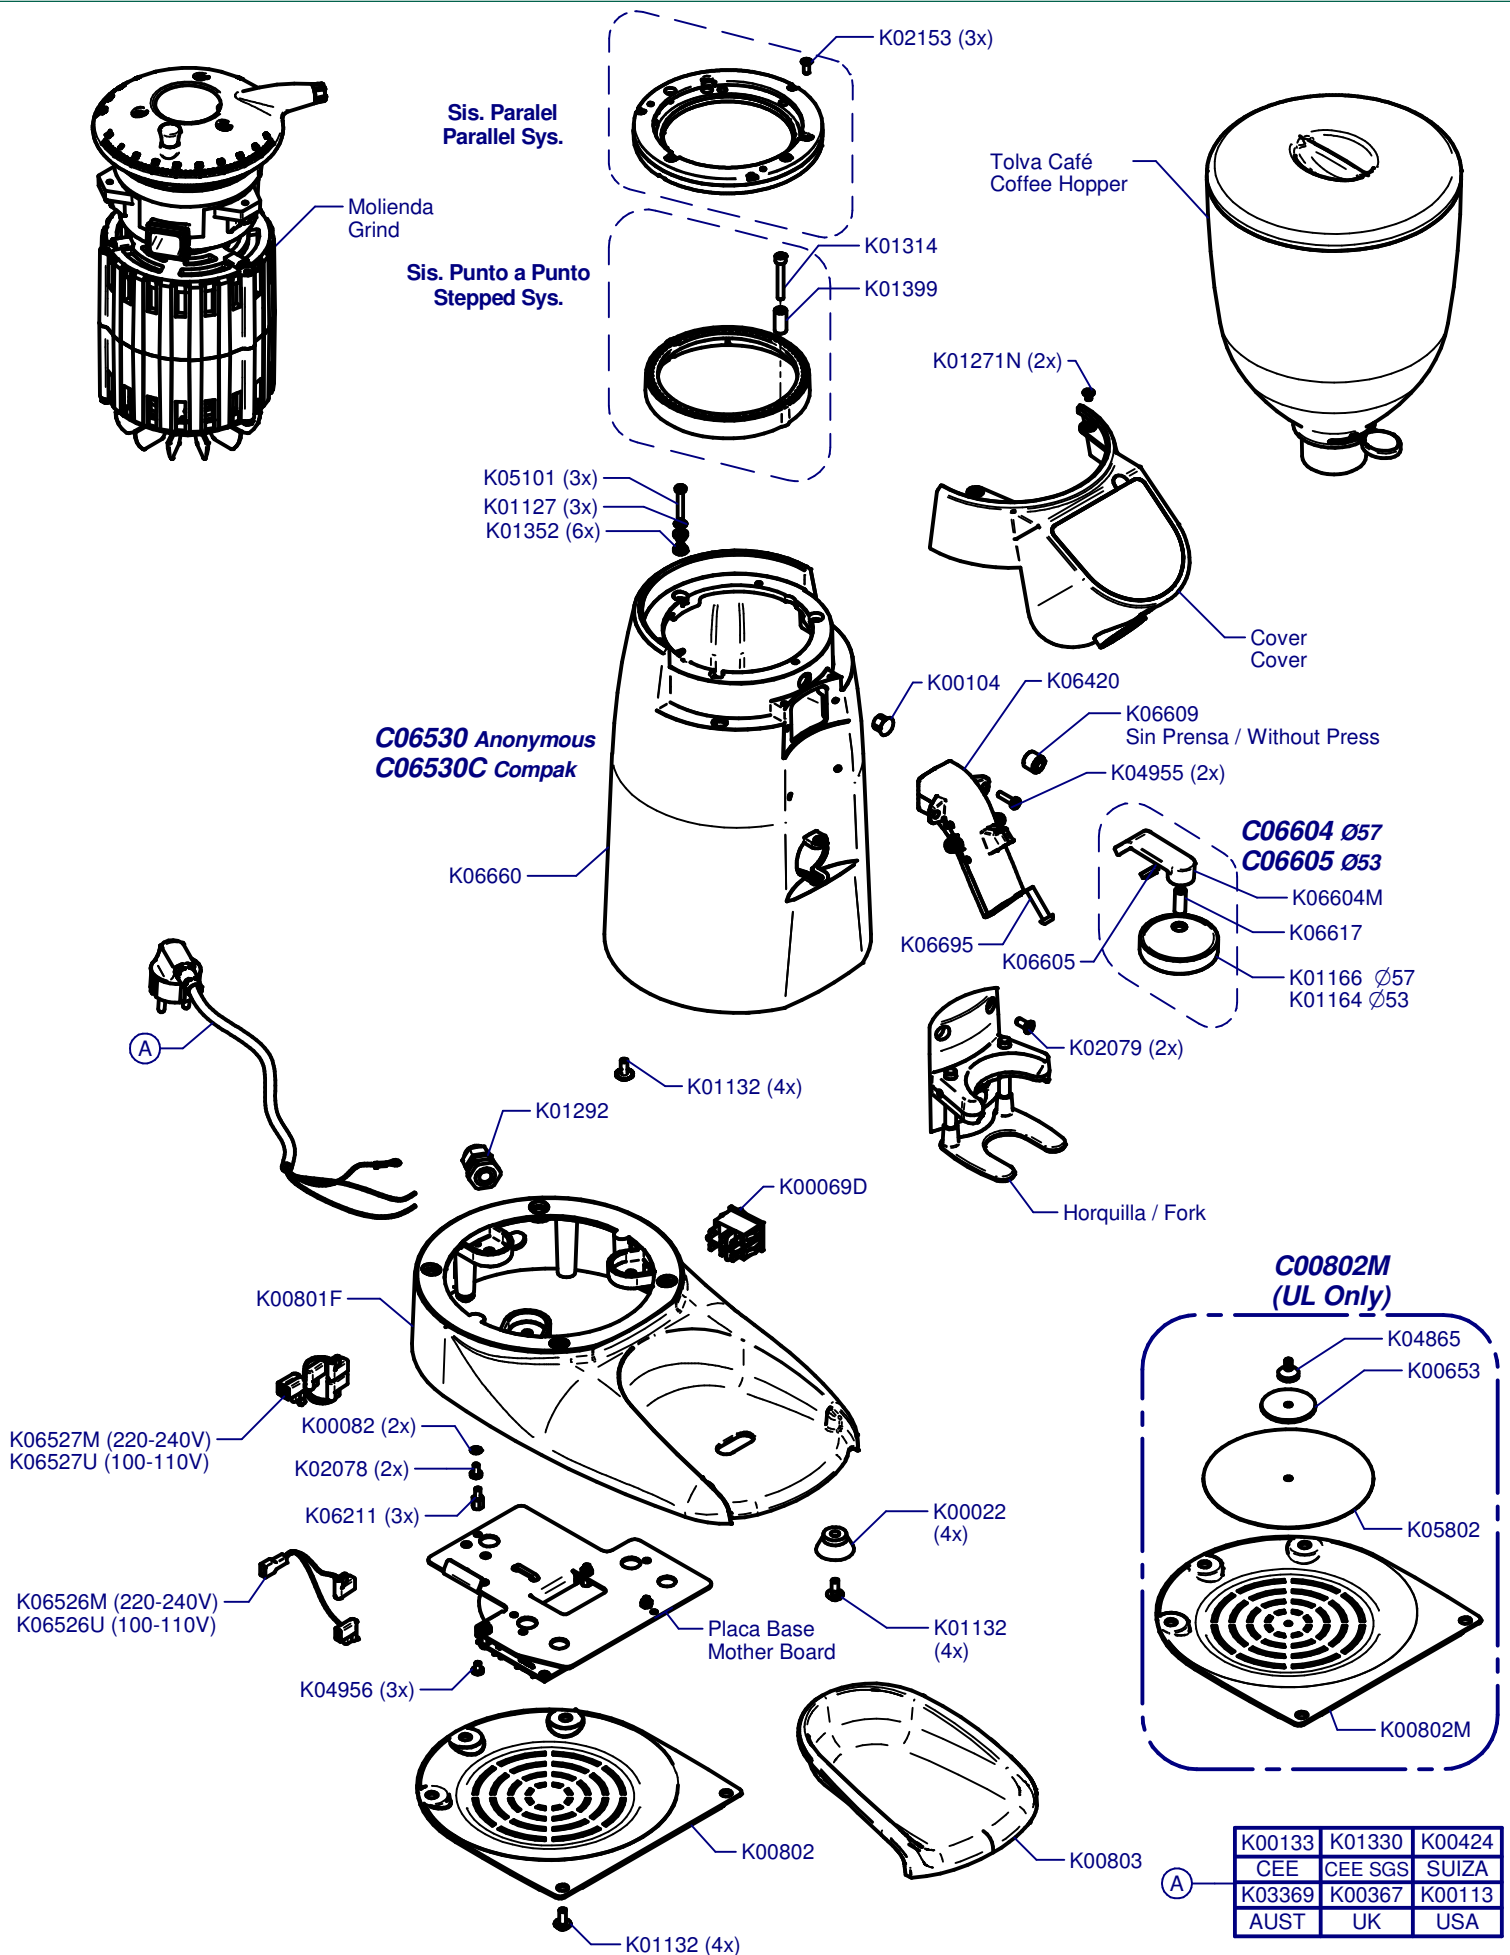

E6 Essential On Demand

Updated 02/10/2018

Tolva Café / Coffee Hopper

K01358

Horquilla / Fork

C06550 Standar

K06552C Marzocco

Cover / Cover

Molienda / Grind

Placa Base / Mother Board

Sis. Paralel / Parallel Sys.

Sis. Punto a Punto / Stepped Sys.