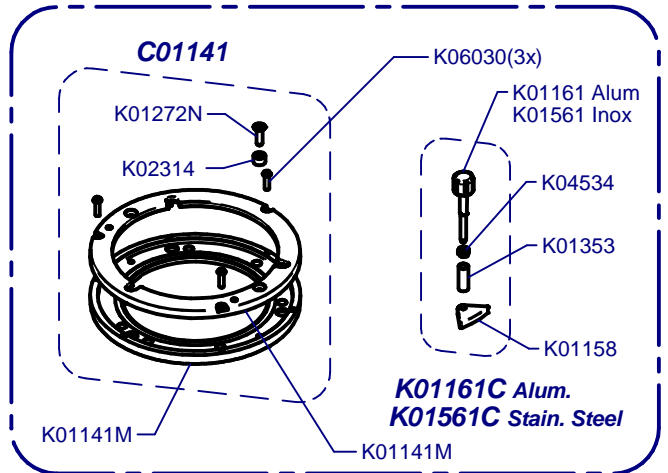

Sis. Paralel / Parallel Sys.