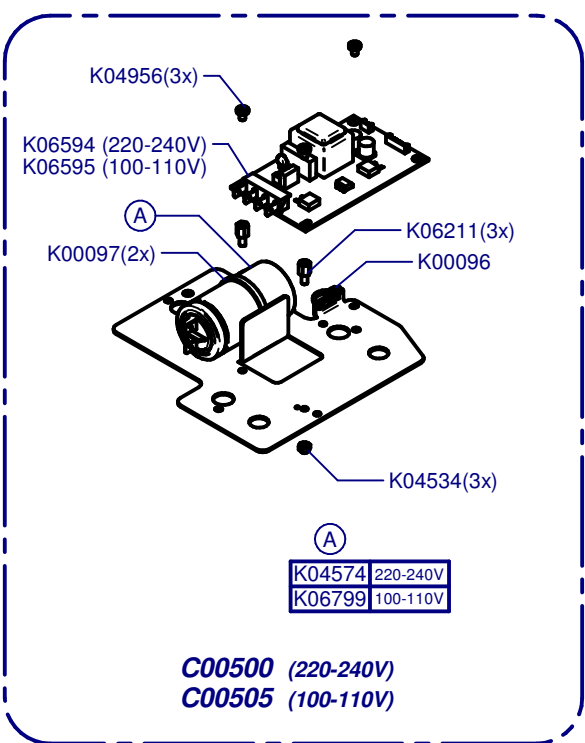

Molienda / Grind

Placa Base / Mother Board