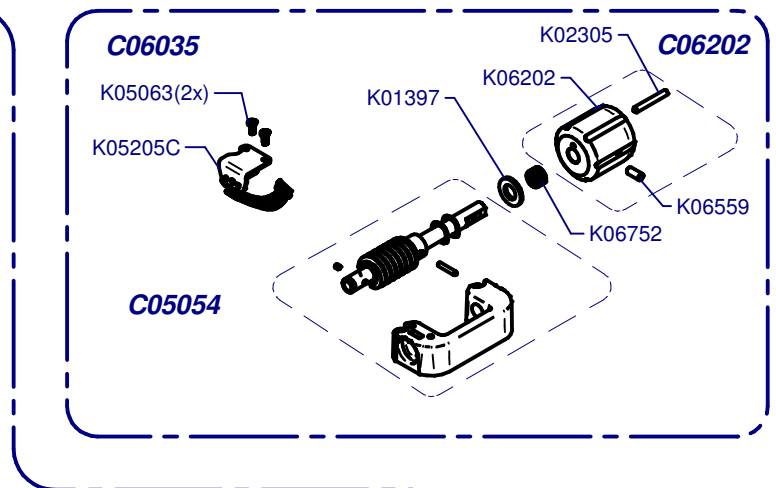

F10 Fresh On Demand

Updated 03/10/2018

Tolva / Hopper

Horquilla / Fork

Cover / Cover

Regulador / Regulator

- C06004O 1-2 50Hz Compak**
- C06015O 1-2 60Hz Compak**
- C06004V 1-2-3 50Hz Compak**
- C06015V 1-2-3 60Hz Compak**

Molienda / Grind

C00620 Aluminium

C00625 Brass

C00620N Niquel

K03078C Standard
K03412C White
K03178C Red Speed

K03772	220-240V
K03776	110V

C00633
= C00620 + C00615 Alum

C00632
= C00625 + C00615 Bras

C00633N
= C00620N + C00615 Ni

Placa Base / Mother Board

C00510 (220-240V)

C00520 (100-110V)

Presna Regulable / Adjustable Tamper

C06756 Ø53 Right
C06757 Ø53 Left
C06758 Ø54 Right
C06759 Ø54 Left
C06760 Ø57 Right
C06761 Ø57 Left