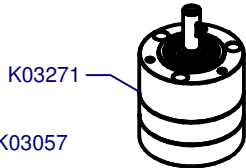

Molienda / Grind

C00620 Aluminium

C00625 Brass

C00620N Niquel

K03078C Standard
K03412C White
K03178C Red Speed

K03772	220-240V
K03776	110V

C00633
= C00620 + C00615 Alum

C00632
= C00625 + C00615 Bras

C00633N
= C00620N + C00615 Ni

Placa Base / Mother Board

C00510 (220-240V)

C00520 (100-110V)

Presna Regulable / Adjustable Tamper

C06756 Ø53 Right
C06757 Ø53 Left
C06758 Ø54 Right
C06759 Ø54 Left
C06760 Ø57 Right
C06761 Ø57 Left