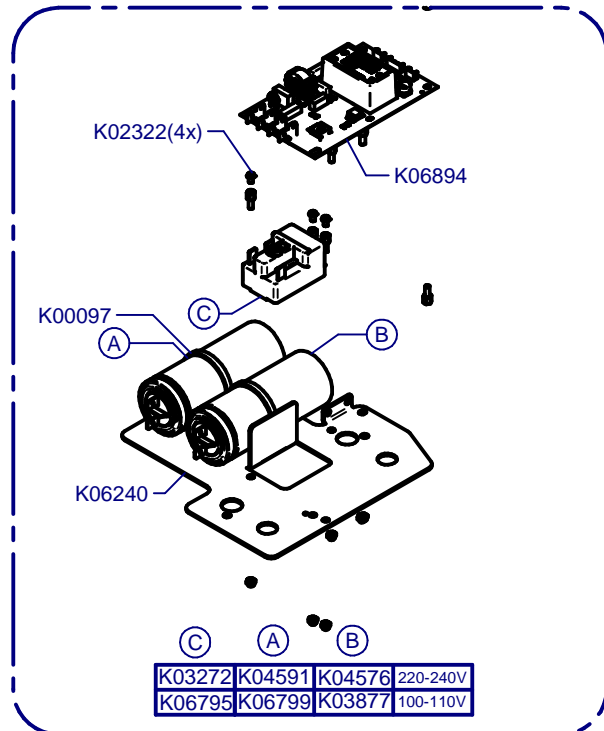

F10 Fresh On Demand

Updated 27/07/2017

K00133	K01330	K00424
CEE	CEE SGS	SUIZA
K03369	K00367	K00113
AUST	UK	USA

Tolva / Hopper

Horquilla / Fork

Cover / Cover

Regulador / Regulator

C06004O 1-2 50Hz Compak
C06015O 1-2 60Hz Compak
C06004V 1-2-3 50Hz Compak
C06015V 1-2-3 60Hz Compak

K03071

K03057

K03772	220-240V
K03776	110V

C00633
= C00620 + C00615 Alum

C00632
= C00625 + C00615 Bras

C00633N
= C00620N + C00615 Ni

Placa Base / Mother Board

C00510 (220-240V)

C00520 (100-110V)

Prensa Regulable / Adjustable Tamper

C06756 Ø53 Right

C06757 Ø53 Left

C06758 Ø54 Right

C06759 Ø54 Left

C06760 Ø57 Right

C06761 Ø57 Left