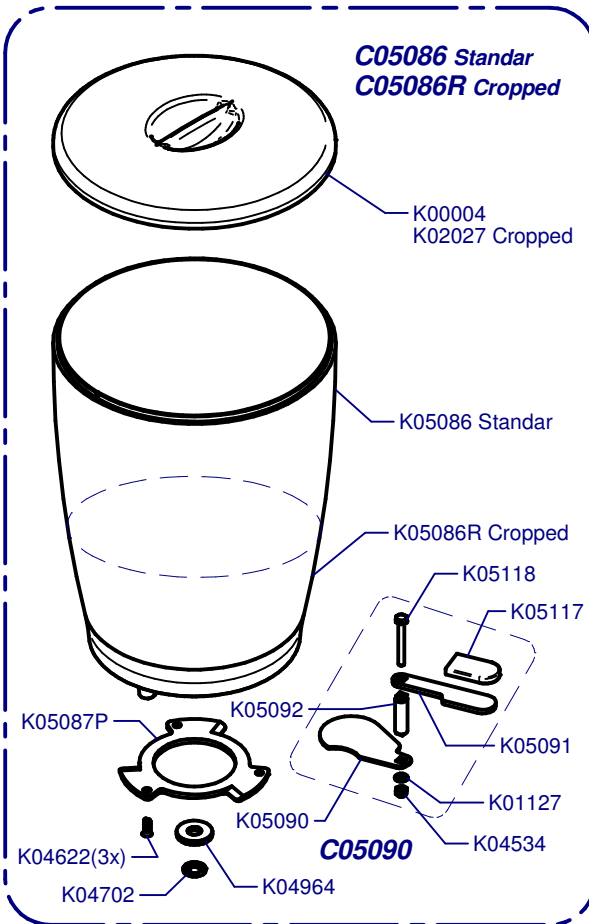

F10 Fresh On Demand

Updated 03/10/2018

Tolva / Hopper

Horquilla / Fork

Cover / Cover

Regulador / Regulator

- C06004O 1-2 50Hz Compak**
- C06015O 1-2 60Hz Compak**
- C06004V 1-2-3 50Hz Compak**
- C06015V 1-2-3 60Hz Compak**

Molienda / Grind

C00620 Aluminium

C00625 Brass

C00620N Niquel

K03078C Standard
K03412C White
K03178C Red Speed

K03772	220-240V
K03776	110V

C00633
= C00620 + C00615 Alum

C00632
= C00625 + C00615 Bras

C00633N
= C00620N + C00615 Ni

Placa Base / Mother Board

C00510 (220-240V)

C00520 (100-110V)

Presna Regulable / Adjustable Tamper

C06756 Ø53 Right
C06757 Ø53 Left
C06758 Ø54 Right
C06759 Ø54 Left
C06760 Ø57 Right
C06761 Ø57 Left