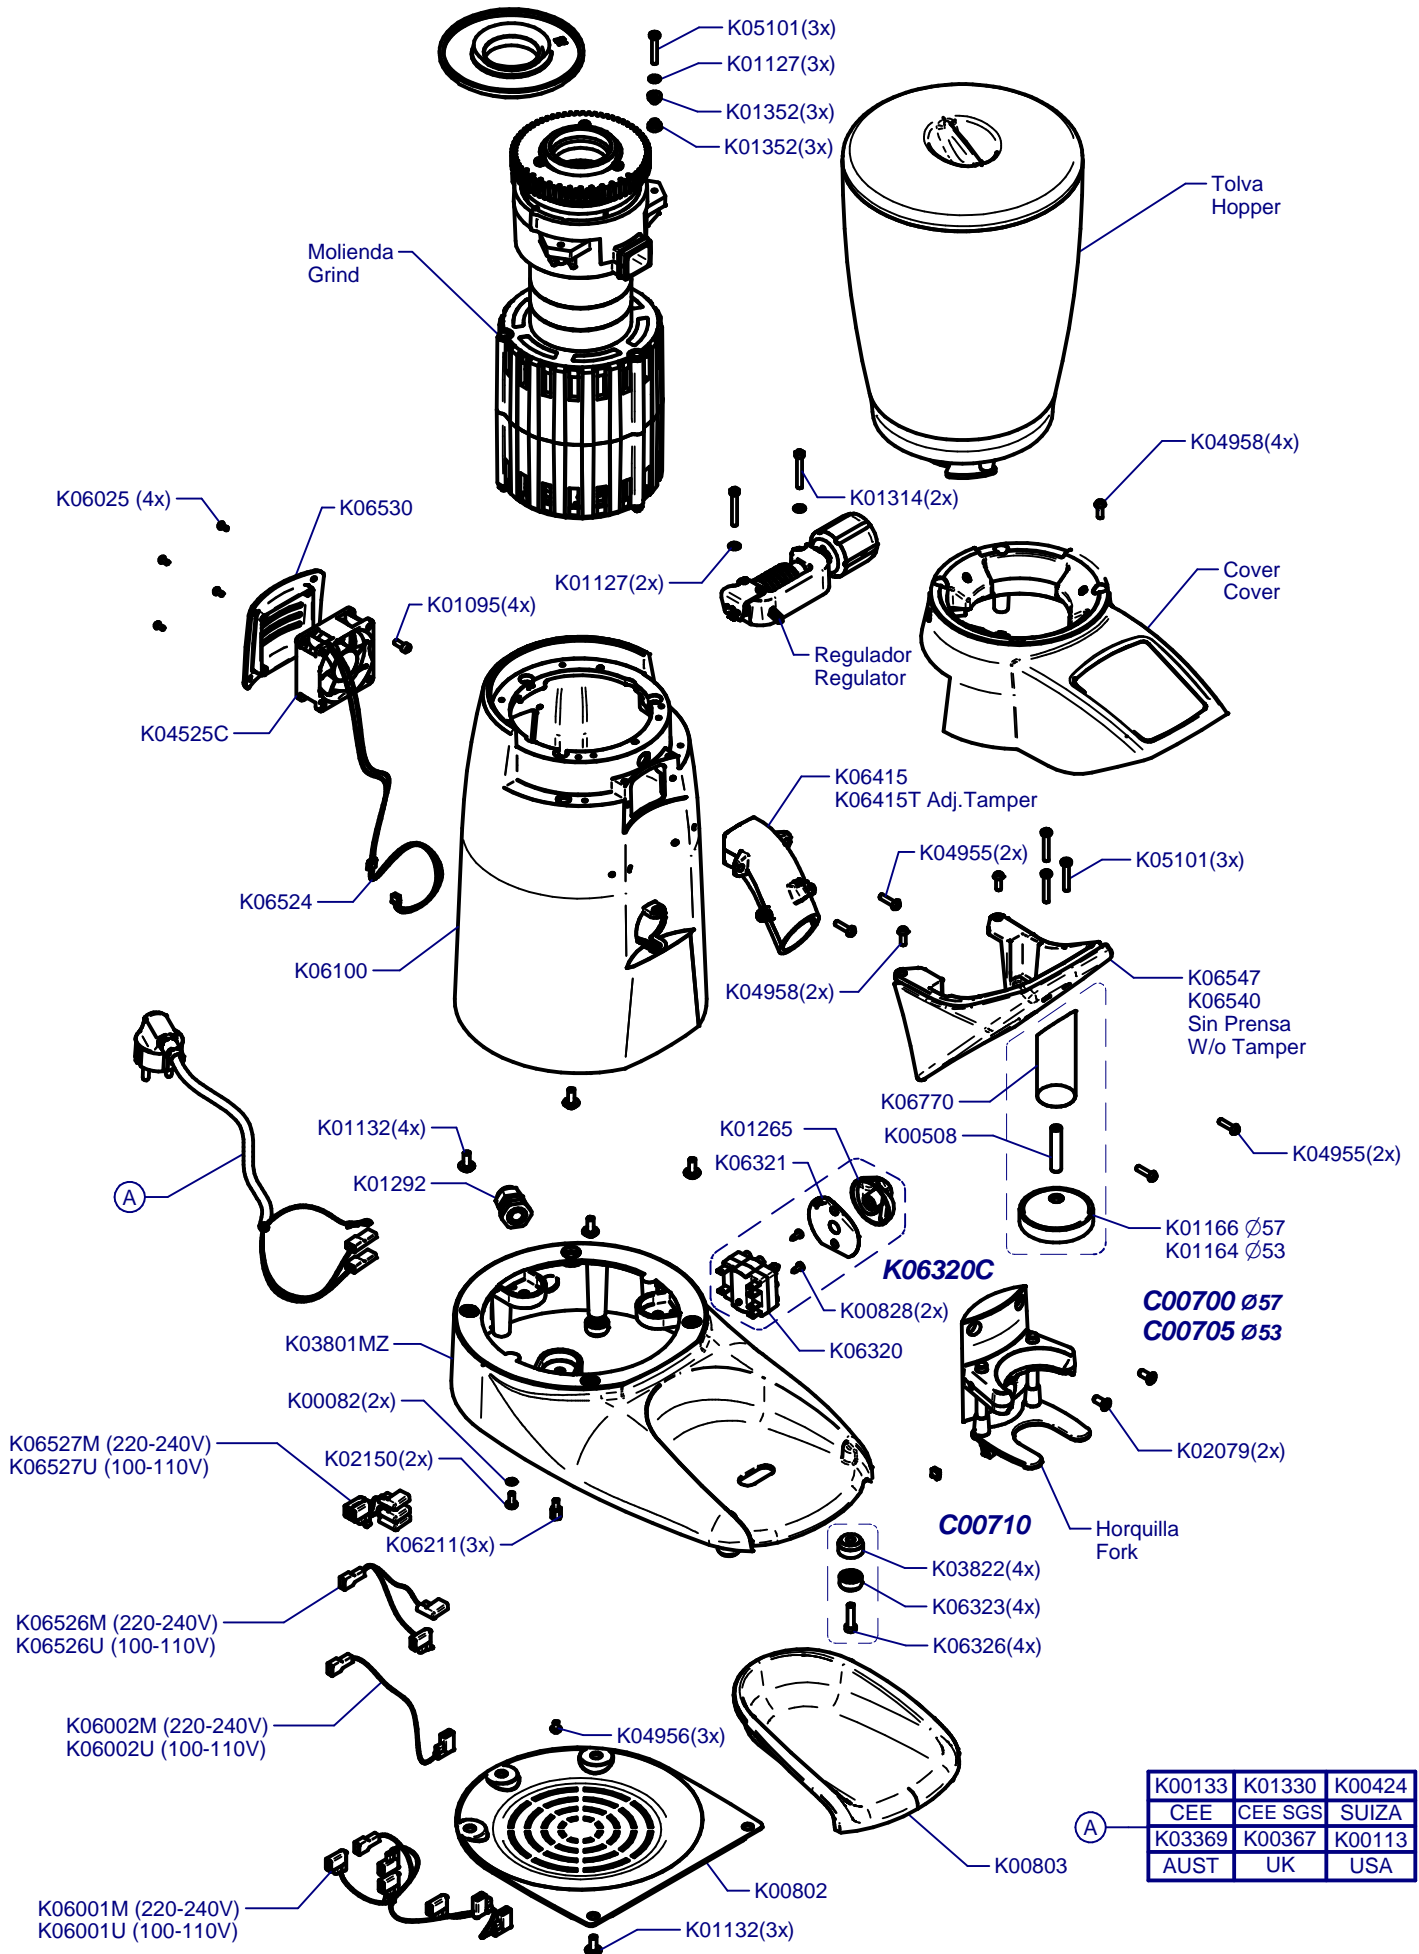

F10 Fresh On Demand

Updated 27/07/2017

K00133	K01330	K00424
CEE	CEE SGS	SUIZA
K03369	K00367	K00113
AUST	UK	USA

Tolva / Hopper

Horquilla / Fork

Cover / Cover

Regulador / Regulator

C06004O 1-2 50Hz Compak
C06015O 1-2 60Hz Compak
C06004V 1-2-3 50Hz Compak
C06015V 1-2-3 60Hz Compak

K03071

K03057

K03772	220-240V
K03776	110V

C00633
= C00620 + C00615 Alum

C00632
= C00625 + C00615 Bras

C00633N
= C00620N + C00615 Ni

Placa Base / Mother Board

C00510 (220-240V)

C00520 (100-110V)

Prensa Regulable / Adjustable Tamper

C06756 Ø53 Right

C06757 Ø53 Left

C06758 Ø54 Right

C06759 Ø54 Left

C06760 Ø57 Right

C06761 Ø57 Left