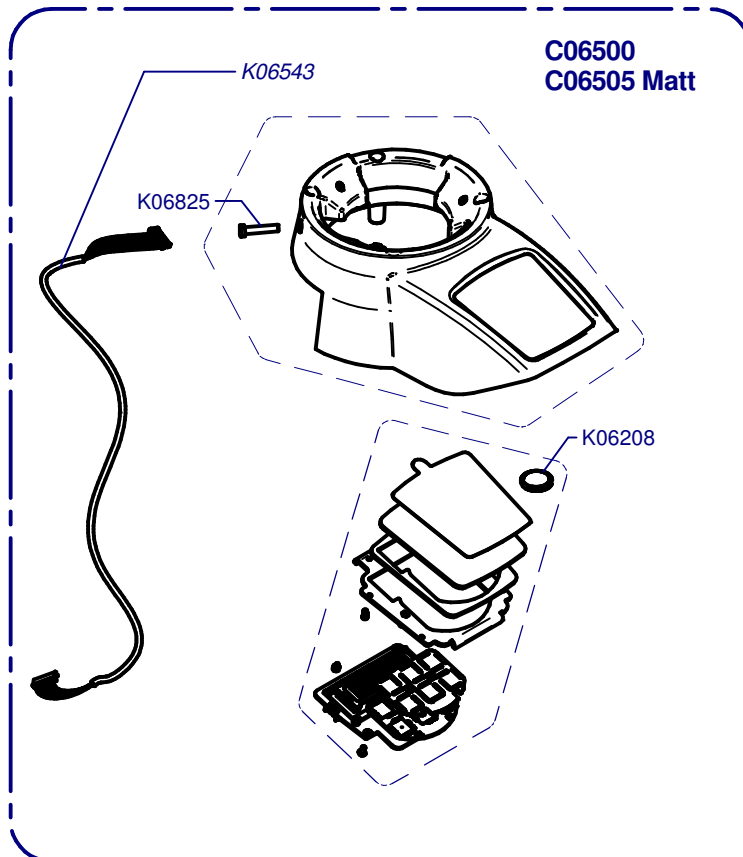

F10 Fresh On Demand

Updated 03/10/2018

Tolva / Hopper

Horquilla / Fork

Cover / Cover

Regulador / Regulator

- C06004O 1-2 50Hz Compak**
- C06015O 1-2 60Hz Compak**
- C06004V 1-2-3 50Hz Compak**
- C06015V 1-2-3 60Hz Compak**

Molienda / Grind

C00620 Aluminium

C00625 Brass

C00620N Niquel

K03078C Standard
K03412C White
K03178C Red Speed

K03772	220-240V
K03776	110V

C00633
= C00620 + C00615 Alum

C00632
= C00625 + C00615 Bras

C00633N
= C00620N + C00615 Ni

Placa Base / Mother Board

C00510 (220-240V)

C00520 (100-110V)

Presna Regulable / Adjustable Tamper

C06756 Ø53 Right
C06757 Ø53 Left
C06758 Ø54 Right
C06759 Ø54 Left
C06760 Ø57 Right
C06761 Ø57 Left