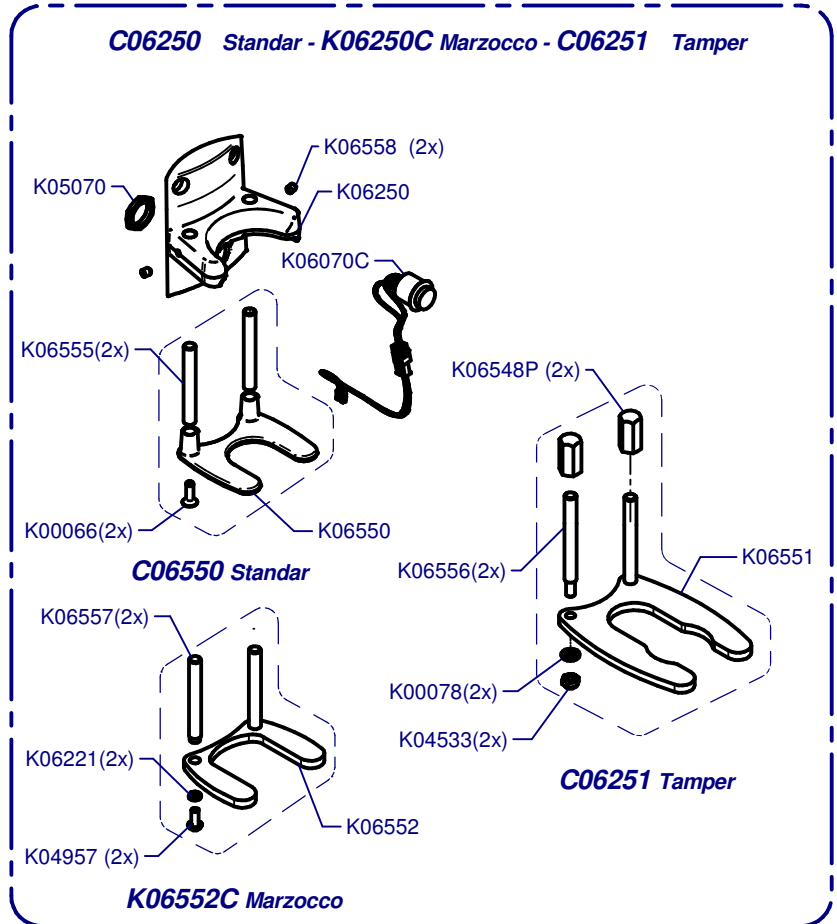

F10 Fresh On Demand

Updated 03/10/2018

Tolva / Hopper

Horquilla / Fork

Cover / Cover

Regulador / Regulator

- C06004O 1-2 50Hz Compak**
- C06015O 1-2 60Hz Compak**
- C06004V 1-2-3 50Hz Compak**
- C06015V 1-2-3 60Hz Compak**

Molienda / Grind

C00620 Aluminium

C00625 Brass

C00620N Niquel

K03078C Standard
K03412C White
K03178C Red Speed

K03772	220-240V
K03776	110V

C00633
= C00620 + C00615 Alum

C00632
= C00625 + C00615 Bras

C00633N
= C00620N + C00615 Ni

Placa Base / Mother Board

C00510 (220-240V)

C00520 (100-110V)

Presna Regulable / Adjustable Tamper

C06756 Ø53 Right
C06757 Ø53 Left
C06758 Ø54 Right
C06759 Ø54 Left
C06760 Ø57 Right
C06761 Ø57 Left