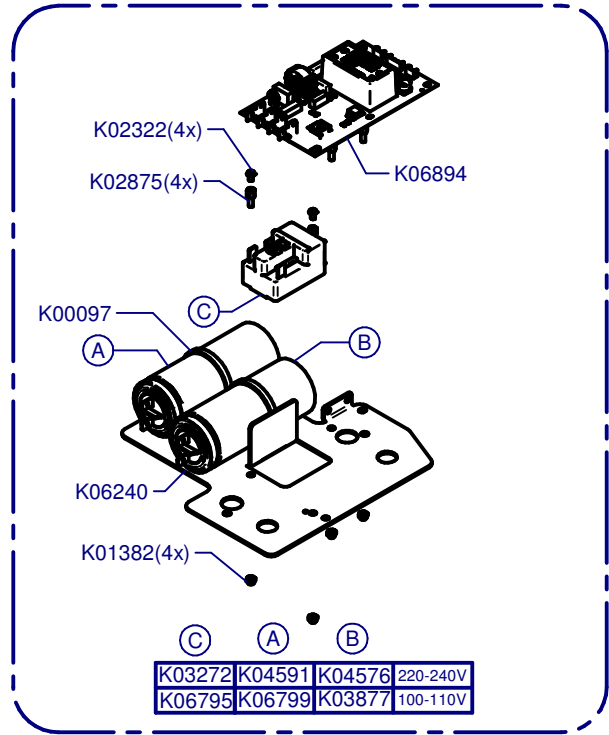

F10 Fresh On Demand

Updated 03/10/2018

Tolva / Hopper

Horquilla / Fork

Cover / Cover

Regulador / Regulator

- C06004O 1-2 50Hz Compak**
- C06015O 1-2 60Hz Compak**
- C06004V 1-2-3 50Hz Compak**
- C06015V 1-2-3 60Hz Compak**

Molienda / Grind

C00620 Aluminium

C00625 Brass

C00620N Niquel

K03078C Standard
K03412C White
K03178C Red Speed

K03772	220-240V
K03776	110V

C00633
= C00620 + C00615 Alum

C00632
= C00625 + C00615 Bras

C00633N
= C00620N + C00615 Ni

Placa Base / Mother Board

C00510 (220-240V)

C00520 (100-110V)

Presna Regulable / Adjustable Tamper

C06756 Ø53 Right
C06757 Ø53 Left
C06758 Ø54 Right
C06759 Ø54 Left
C06760 Ø57 Right
C06761 Ø57 Left