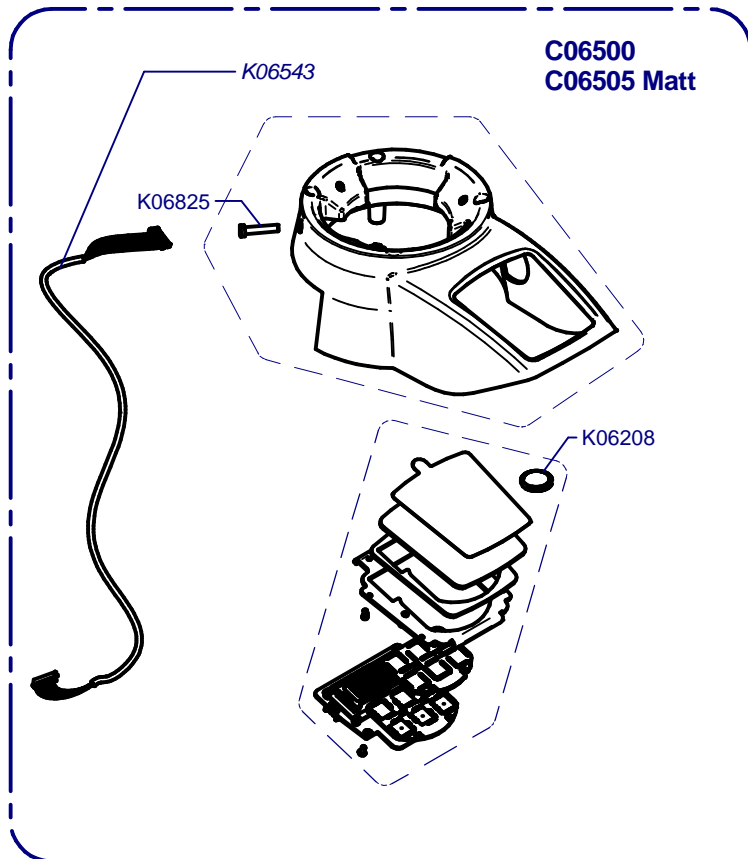

F10 Fresh On Demand

Updated 27/07/2017

K00133	K01330	K00424
CEE	CEE SGS	SUIZA
K03369	K00367	K00113
AUST	UK	USA

Tolva / Hopper

Horquilla / Fork

Cover / Cover

Regulador / Regulator

C06004O 1-2 50Hz Compak
C06015O 1-2 60Hz Compak
C06004V 1-2-3 50Hz Compak
C06015V 1-2-3 60Hz Compak

K03071

K03057

K03772	220-240V
K03776	110V

C00633
= C00620 + C00615 Alum

C00632
= C00625 + C00615 Bras

C00633N
= C00620N + C00615 Ni

Placa Base / Mother Board

C00510 (220-240V)

C00520 (100-110V)

Prensa Regulable / Adjustable Tamper

C06756 Ø53 Right

C06757 Ø53 Left

C06758 Ø54 Right

C06759 Ø54 Left

C06760 Ø57 Right

C06761 Ø57 Left