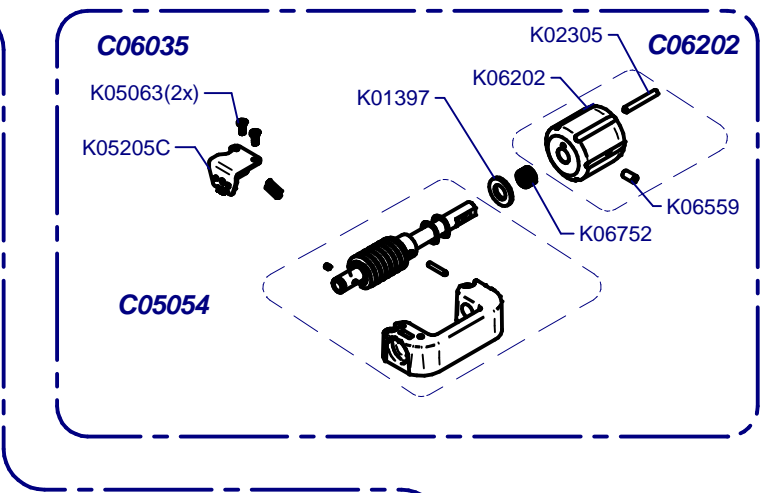

F10 Fresh On Demand

Updated 27/07/2017

K00133	K01330	K00424
CEE	CEE SGS	SUIZA
K03369	K00367	K00113
AUST	UK	USA

Tolva / Hopper

Horquilla / Fork

Cover / Cover

Regulador / Regulator

C06004O 1-2 50Hz Compak
C06015O 1-2 60Hz Compak
C06004V 1-2-3 50Hz Compak
C06015V 1-2-3 60Hz Compak

K03071

K03057

K03772	220-240V
K03776	110V

C00633
= C00620 + C00615 Alum

C00632
= C00625 + C00615 Bras

C00633N
= C00620N + C00615 Ni

Placa Base / Mother Board

C00510 (220-240V)

C00520 (100-110V)

Prensa Regulable / Adjustable Tamper

C06756 Ø53 Right

C06757 Ø53 Left

C06758 Ø54 Right

C06759 Ø54 Left

C06760 Ø57 Right

C06761 Ø57 Left