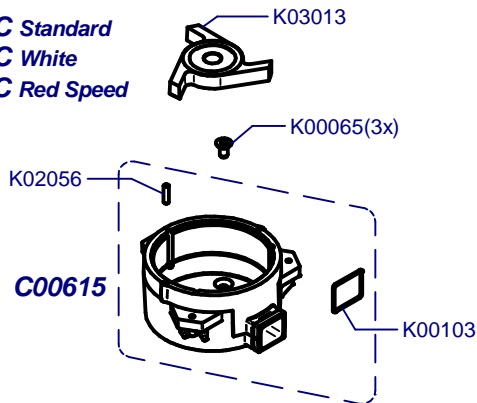

K03078C Standard

K03412C White

K03178C Red Speed