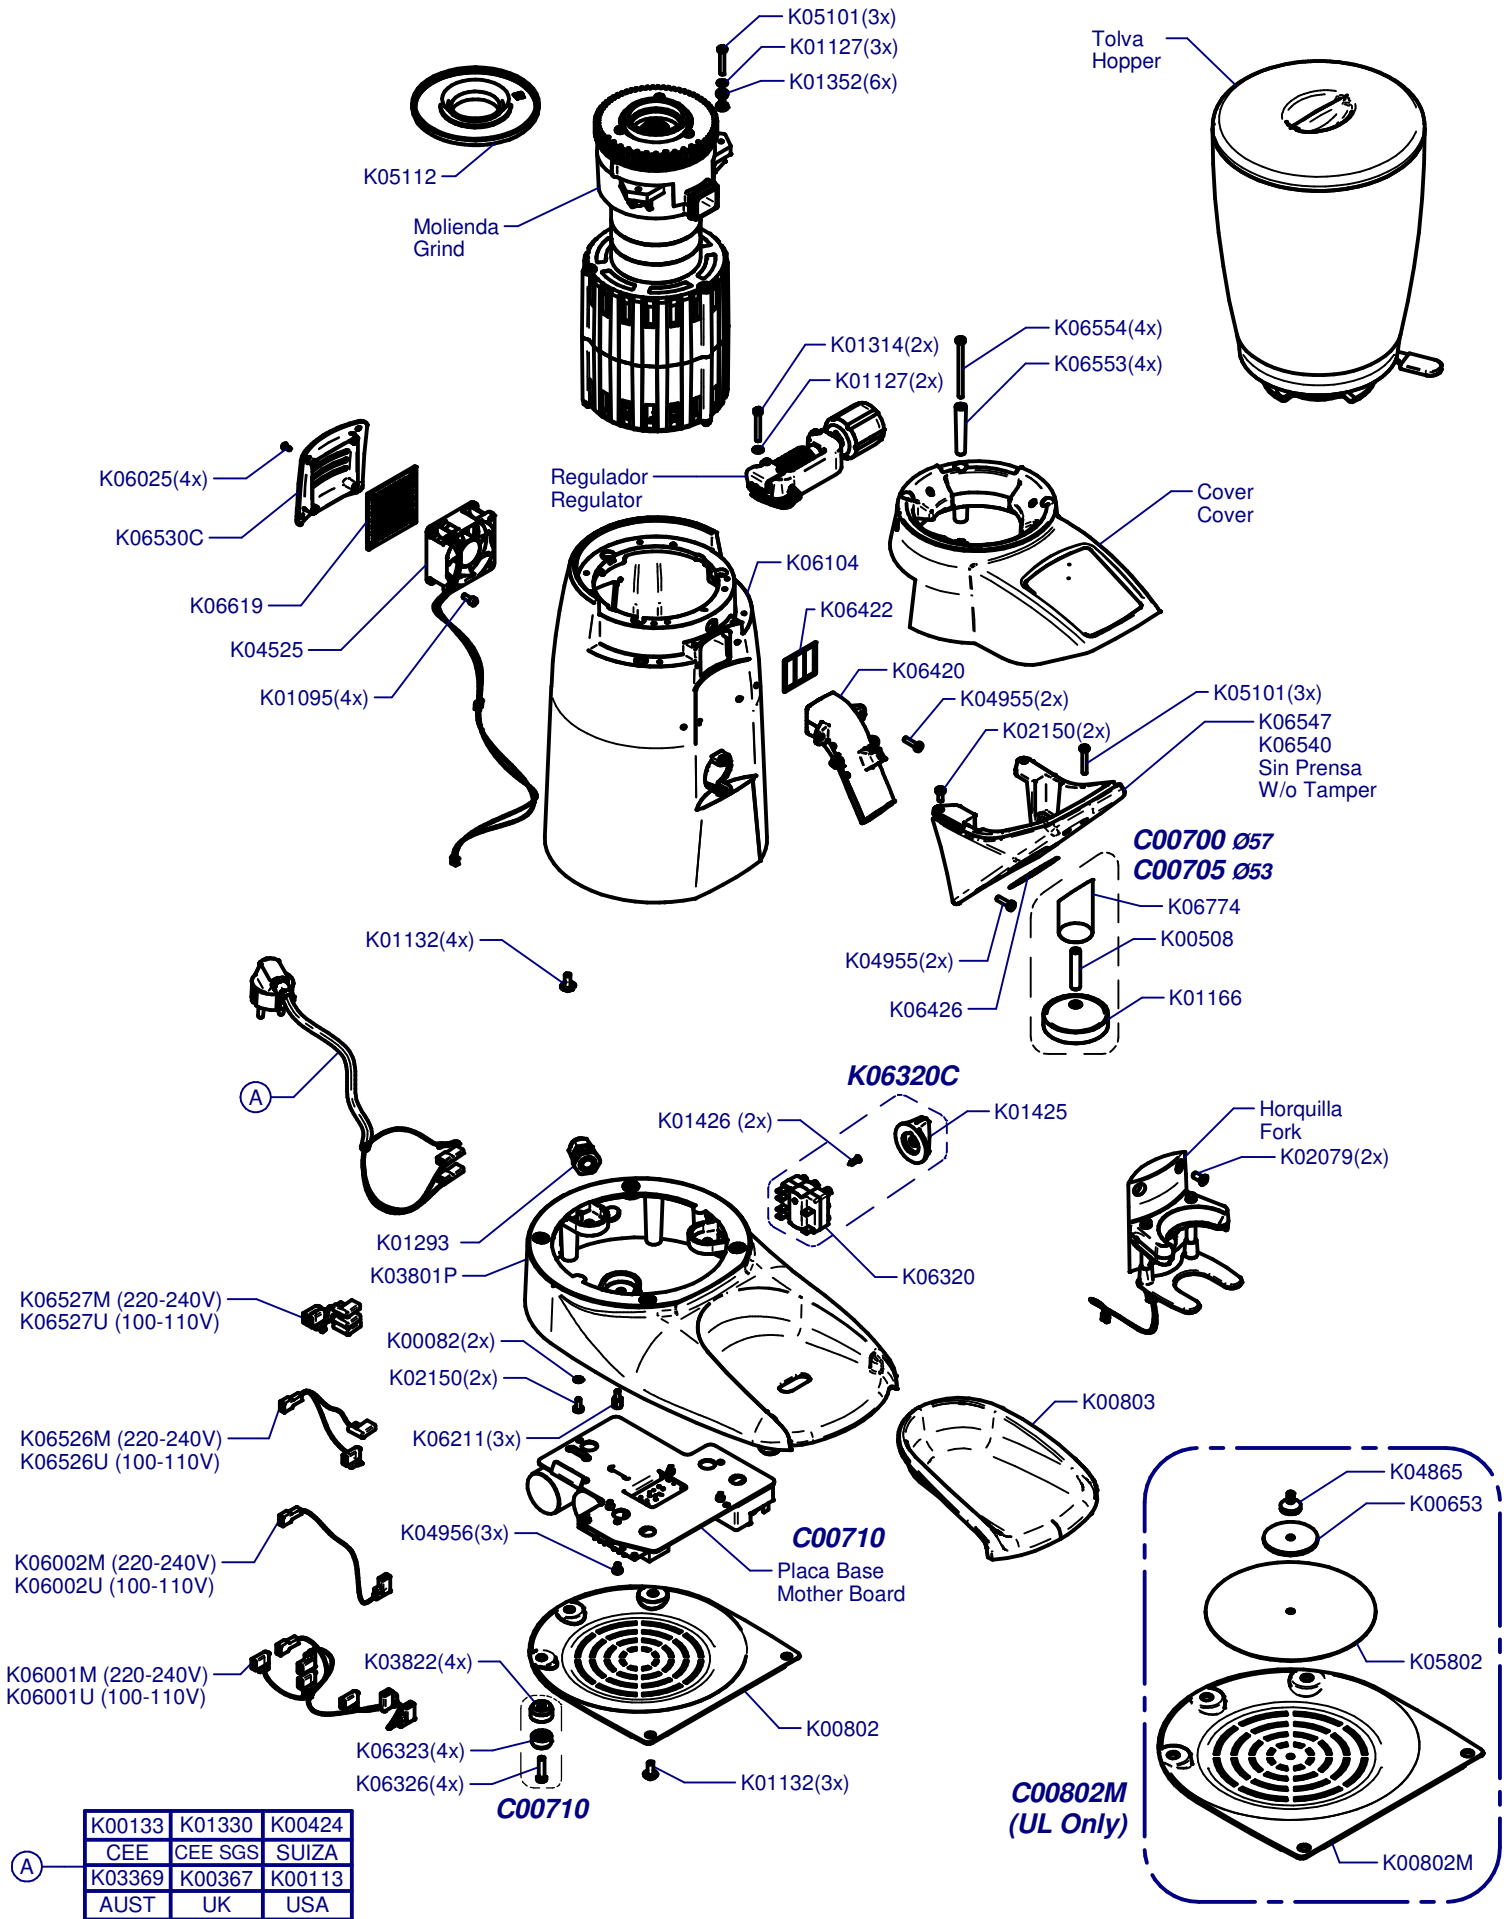

F10 Fresh On Demand

Updated 03/10/2018

Tolva / Hopper

Horquilla / Fork

Cover / Cover

Regulador / Regulator

- C06004O 1-2 50Hz Compak**
- C06015O 1-2 60Hz Compak**
- C06004V 1-2-3 50Hz Compak**
- C06015V 1-2-3 60Hz Compak**

Molienda / Grind

C00620 Aluminium

C00625 Brass

C00620N Niquel

K03078C Standard
K03412C White
K03178C Red Speed

K03772	220-240V
K03776	110V

C00633
= C00620 + C00615 Alum

C00632
= C00625 + C00615 Bras

C00633N
= C00620N + C00615 Ni

Placa Base / Mother Board

C00510 (220-240V)

C00520 (100-110V)

Presna Regulable / Adjustable Tamper

C06756 Ø53 Right
C06757 Ø53 Left
C06758 Ø54 Right
C06759 Ø54 Left
C06760 Ø57 Right
C06761 Ø57 Left