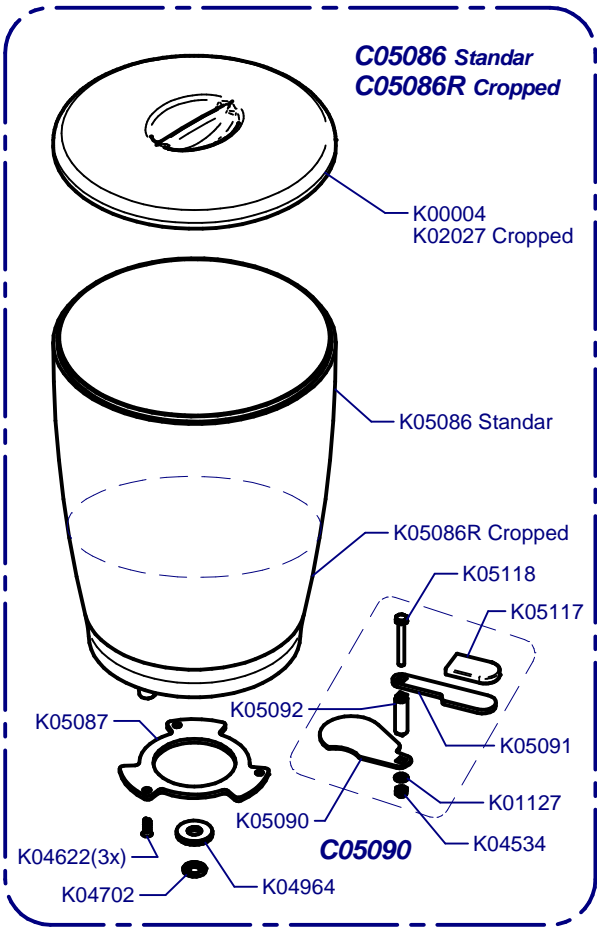

F10 Fresh On Demand

Updated 27/07/2017

K00133	K01330	K00424
CEE	CEE SGS	SUIZA
K03369	K00367	K00113
AUST	UK	USA

Tolva / Hopper

Horquilla / Fork

Cover / Cover

Regulador / Regulator

C06004O 1-2 50Hz Compak
C06015O 1-2 60Hz Compak
C06004V 1-2-3 50Hz Compak
C06015V 1-2-3 60Hz Compak

K03071

K03057

K03772	220-240V
K03776	110V

C00633
= C00620 + C00615 Alum

C00632
= C00625 + C00615 Bras

C00633N
= C00620N + C00615 Ni

Placa Base / Mother Board

C00510 (220-240V)

C00520 (100-110V)

Prensa Regulable / Adjustable Tamper

C06756 Ø53 Right

C06757 Ø53 Left

C06758 Ø54 Right

C06759 Ø54 Left

C06760 Ø57 Right

C06761 Ø57 Left