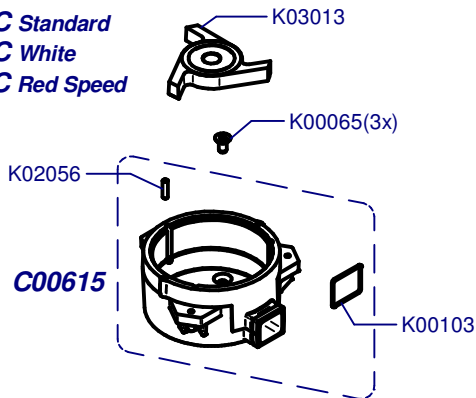

F10 Fresh On Demand

Updated 03/10/2018

Tolva / Hopper

Horquilla / Fork

Cover / Cover

Regulador / Regulator

- C06004O 1-2 50Hz Compak**
- C06015O 1-2 60Hz Compak**
- C06004V 1-2-3 50Hz Compak**
- C06015V 1-2-3 60Hz Compak**

Molienda / Grind

C00620 Aluminium

C00625 Brass

C00620N Niquel

K03078C Standard
K03412C White
K03178C Red Speed

K03772	220-240V
K03776	110V

C00633
= C00620 + C00615 Alum

C00632
= C00625 + C00615 Bras

C00633N
= C00620N + C00615 Ni

Placa Base / Mother Board

C00510 (220-240V)

C00520 (100-110V)

Presna Regulable / Adjustable Tamper

C06756 Ø53 Right
C06757 Ø53 Left
C06758 Ø54 Right
C06759 Ø54 Left
C06760 Ø57 Right
C06761 Ø57 Left