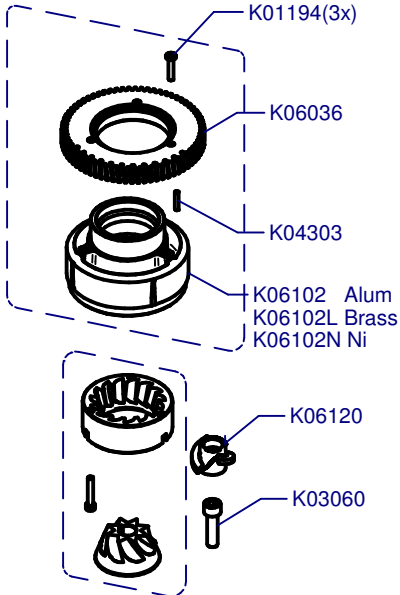

F10 Fresh On Demand

Updated 03/10/2018

Tolva / Hopper

Horquilla / Fork

Cover / Cover

Regulador / Regulator

- C06004O 1-2 50Hz Compak**
- C06015O 1-2 60Hz Compak**
- C06004V 1-2-3 50Hz Compak**
- C06015V 1-2-3 60Hz Compak**

Molienda / Grind

C00620 Aluminium

C00625 Brass

C00620N Niquel

K03078C Standard
K03412C White
K03178C Red Speed

K03772	220-240V
K03776	110V

C00633
= C00620 + C00615 Alum

C00632
= C00625 + C00615 Bras

C00633N
= C00620N + C00615 Ni

Placa Base / Mother Board

C00510 (220-240V)

C00520 (100-110V)

Presna Regulable / Adjustable Tamper

C06756 Ø53 Right
C06757 Ø53 Left
C06758 Ø54 Right
C06759 Ø54 Left
C06760 Ø57 Right
C06761 Ø57 Left