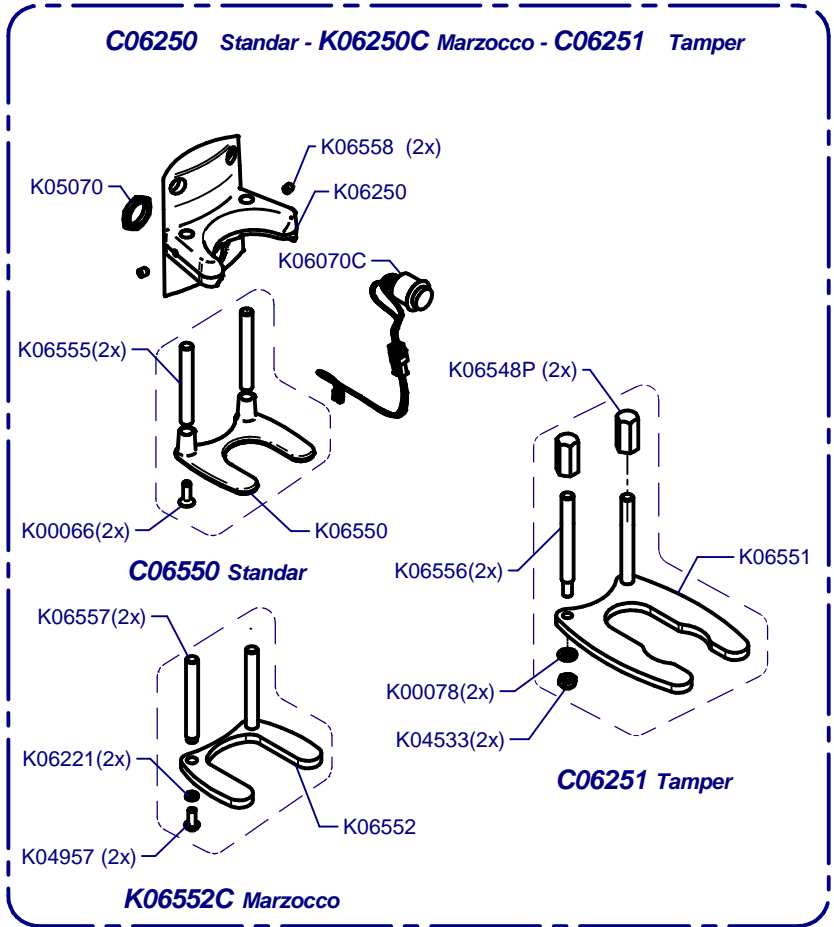

F10 Fresh On Demand

Updated 27/07/2017

K00133	K01330	K00424
CEE	CEE SGS	SUIZA
K03369	K00367	K00113
AUST	UK	USA

Tolva / Hopper

Horquilla / Fork

Cover / Cover

Regulador / Regulator

C06004O 1-2 50Hz Compak
C06015O 1-2 60Hz Compak
C06004V 1-2-3 50Hz Compak
C06015V 1-2-3 60Hz Compak

Molienda / Grind

C00620 Aluminium

C00625 Brass

C00620N Niquel

K03078C Standard

K03412C White

K03178C Red Speed

C00615

K03071

K03057

K03772	220-240V
K03776	110V

C00633
= C00620 + C00615 Alum

C00632
= C00625 + C00615 Bras

C00633N
= C00620N + C00615 Ni

Placa Base / Mother Board

C00510 (220-240V)

C00520 (100-110V)

Prensa Regulable / Adjustable Tamper

C06756 Ø53 Right

C06757 Ø53 Left

C06758 Ø54 Right

C06759 Ø54 Left

C06760 Ø57 Right

C06761 Ø57 Left