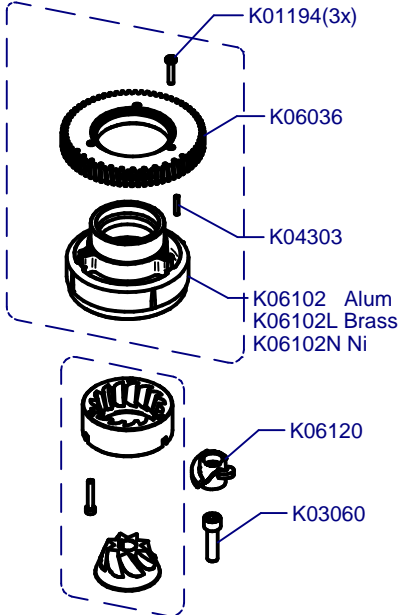

F10 Fresh On Demand

Updated 27/07/2017

K00133	K01330	K00424
CEE	CEE SGS	SUIZA
K03369	K00367	K00113
AUST	UK	USA

Tolva / Hopper

Horquilla / Fork

Cover / Cover

Regulador / Regulator

C06004O 1-2 50Hz Compak
C06015O 1-2 60Hz Compak
C06004V 1-2-3 50Hz Compak
C06015V 1-2-3 60Hz Compak

Molienda / Grind

C00620 Aluminium

C00625 Brass

C00620N Niquel

K03078C Standard

K03412C White

K03178C Red Speed

C00615

K03071

K03057

K03772	220-240V
K03776	110V

C00633
= C00620 + C00615 Alum

C00632
= C00625 + C00615 Bras

C00633N
= C00620N + C00615 Ni

Placa Base / Mother Board

C00510 (220-240V)

C00520 (100-110V)

Prensa Regulable / Adjustable Tamper

C06756 Ø53 Right

C06757 Ø53 Left

C06758 Ø54 Right

C06759 Ø54 Left

C06760 Ø57 Right

C06761 Ø57 Left