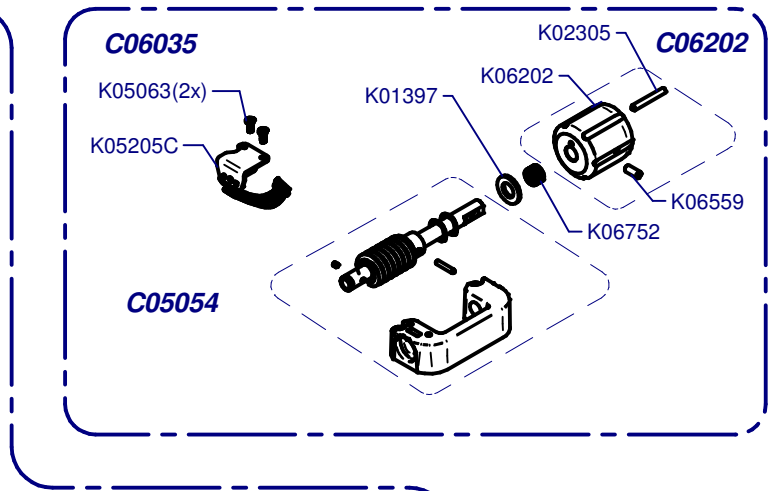

F8 Fresh On Demand

Updated 03/10/2018

K00133	K01330	K00424
CEE	CEE SGS	SUIZA
K03369	K00367	K00113
AUST	UK	USA

A

Tolva / Hopper

Horquilla / Fork

Cover / Cover

Regulador / Regulator

- C06004O** 1-2 50Hz Compak
- C06015O** 1-2 60Hz Compak
- C06004V** 1-2-3 50Hz Compak
- C06015V** 1-2-3 60Hz Compak

Molienda / Grind

C00605 Aluminium
C00610 Brass
C00605N Niquel

K03812C Standard
K03412C White
K01483C Red Speed

K03051L Brass
K03051 Alum

C00600

K06698	220-240V
K06697	100-110V

- C00631**
= C00605 + C00600 Alum
- C00630**
= C0610 + C00600 Bras
- C00631N**
= C0605N + C00600 Ni

Placa Base / Mother Board

(A)	K04572	220-240V
	K06799	100-110V

C00500 (220-240V)
C00505 (100-110V)

Prensa Regurable / Adjustable Tamper

C06756 Ø53 Right
C06757 Ø53 Left
C06758 Ø54 Right
C06759 Ø54 Left
C06760 Ø57 Right
C06761 Ø57 Left