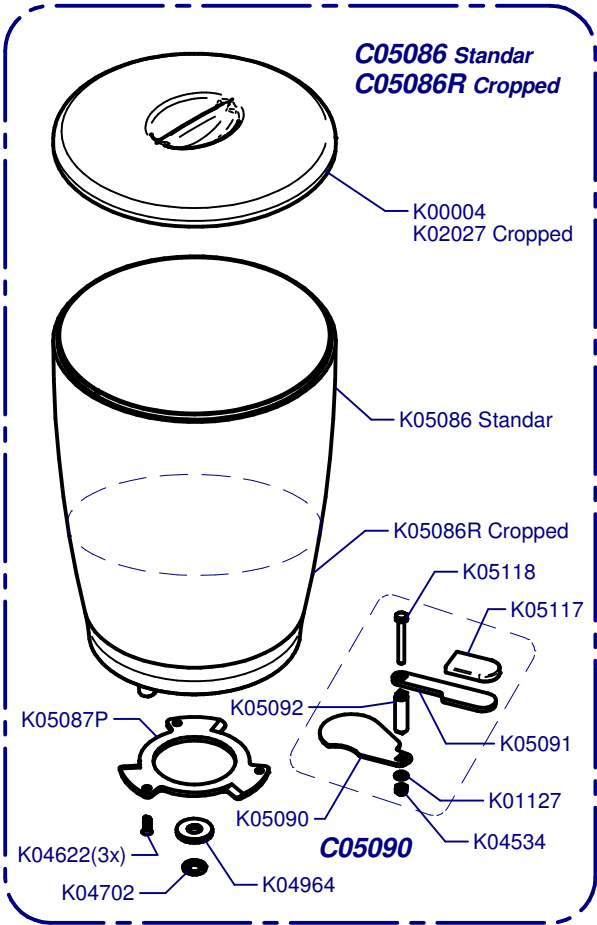

F8 Fresh On Demand

Updated 03/10/2018

K00133	K01330	K00424
CEE	CEE SGS	SUIZA
K03369	K00367	K00113
AUST	UK	USA

A

Tolva / Hopper

Horquilla / Fork

Cover / Cover

Regulador / Regulator

- C06004O** 1-2 50Hz Compak
- C06015O** 1-2 60Hz Compak
- C06004V** 1-2-3 50Hz Compak
- C06015V** 1-2-3 60Hz Compak

Molienda / Grind

C00605 Aluminium
C00610 Brass
C00605N Niquel

K03812C Standard
K03412C White
K01483C Red Speed

K03051L Brass
K03051 Alum

C00600

K06698	220-240V
K06697	100-110V

- C00631**
= C00605 + C00600 Alum
- C00630**
= C0610 + C00600 Bras
- C00631N**
= C0605N + C00600 Ni

Placa Base / Mother Board

(A)	K04572	220-240V
	K06799	100-110V

C00500 (220-240V)
C00505 (100-110V)

Prensa Regurable / Adjustable Tamper

C06756 Ø53 Right
C06757 Ø53 Left
C06758 Ø54 Right
C06759 Ø54 Left
C06760 Ø57 Right
C06761 Ø57 Left