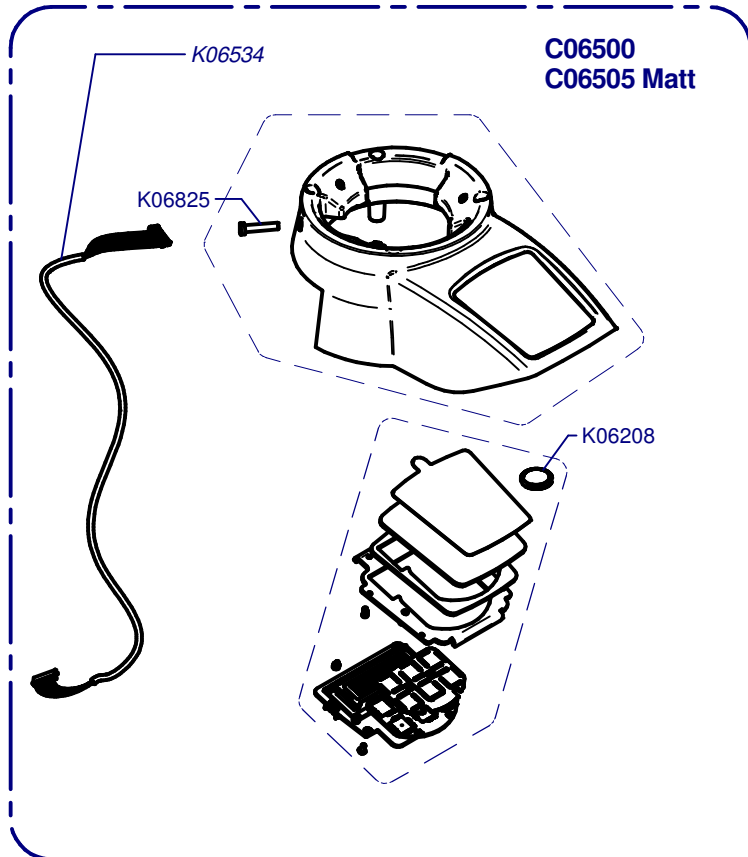

F8 Fresh On Demand

Updated 03/10/2018

K00133	K01330	K00424
CEE	CEE SGS	SUIZA
K03369	K00367	K00113
AUST	UK	USA

A

Tolva / Hopper

Horquilla / Fork

Cover / Cover

Regulador / Regulator

- C06004O** 1-2 50Hz Compak
- C06015O** 1-2 60Hz Compak
- C06004V** 1-2-3 50Hz Compak
- C06015V** 1-2-3 60Hz Compak

Molienda / Grind

C00605 Aluminium
C00610 Brass
C00605N Niquel

K03812C Standard
K03412C White
K01483C Red Speed

K03051L Brass
K03051 Alum

C00600

K06698	220-240V
K06697	100-110V

- C00631**
= C00605 + C00600 Alum
- C00630**
= C0610 + C00600 Bras
- C00631N**
= C0605N + C00600 Ni

Placa Base / Mother Board

(A)	K04572	220-240V
	K06799	100-110V

C00500 (220-240V)
C00505 (100-110V)

Prensa Regurable / Adjustable Tamper

C06756 Ø53 Right
C06757 Ø53 Left
C06758 Ø54 Right
C06759 Ø54 Left
C06760 Ø57 Right
C06761 Ø57 Left