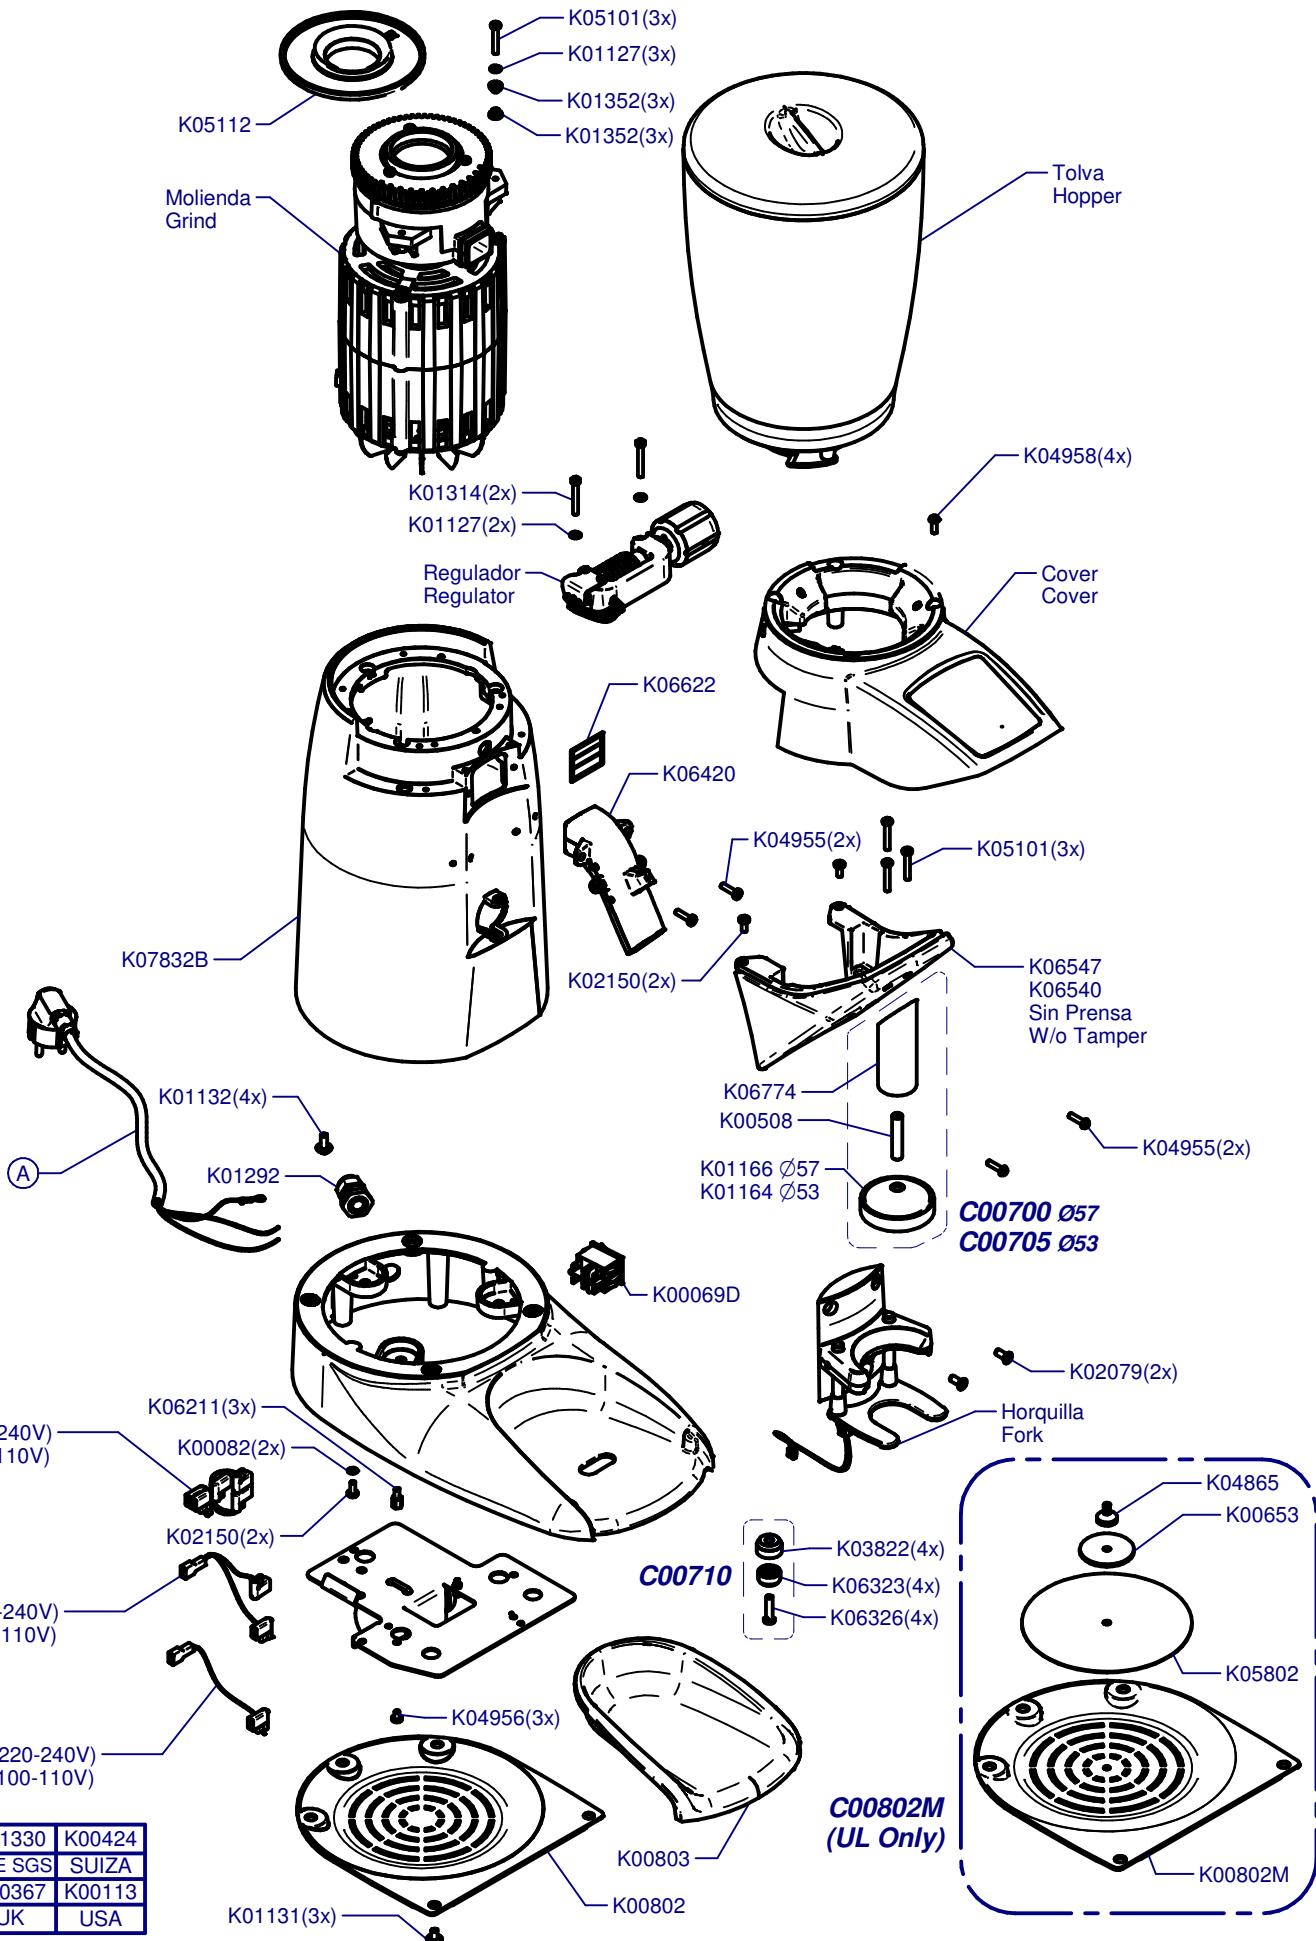

F8 Fresh On Demand

Updated 03/10/2018

K00133	K01330	K00424
CEE	CEE SGS	SUIZA
K03369	K00367	K00113
AUST	UK	USA

A

Tolva / Hopper

Horquilla / Fork

Cover / Cover

Regulador / Regulator

K03051L Brass
K03051 Alum

C00600

K06698	220-240V
K06697	100-110V

- C00631**
= C00605 + C00600 Alum
- C00630**
= C0610 + C00600 Bras
- C00631N**
= C0605N + C00600 Ni

Placa Base / Mother Board

(A)	K04572	220-240V
	K06799	100-110V

C00500 (220-240V)
C00505 (100-110V)

Prensa Regurable / Adjustable Tamper

C06756 Ø53 Right
C06757 Ø53 Left
C06758 Ø54 Right
C06759 Ø54 Left
C06760 Ø57 Right
C06761 Ø57 Left