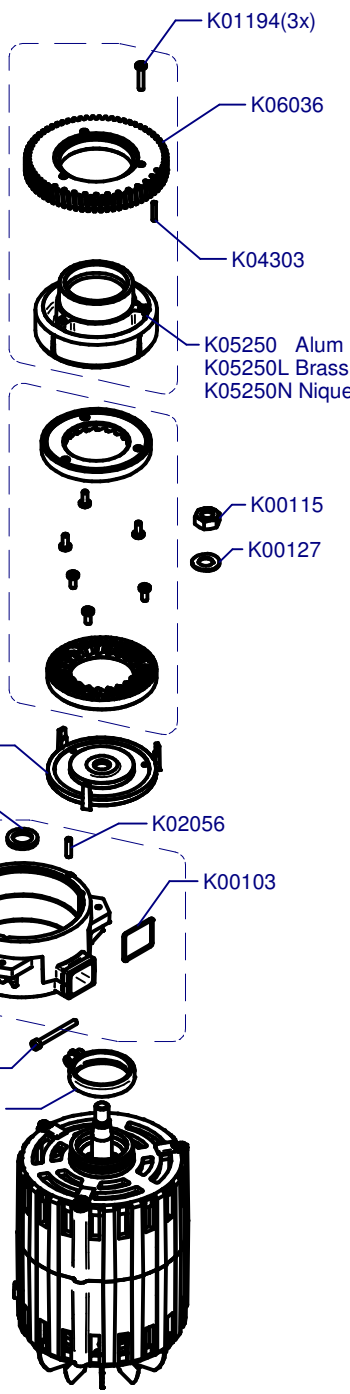

F8 Fresh On Demand

Updated 03/10/2018

K00133	K01330	K00424
CEE	CEE SGS	SUIZA
K03369	K00367	K00113
AUST	UK	USA

A

Tolva / Hopper

Horquilla / Fork

Cover / Cover

Regulador / Regulator

- C06004O** 1-2 50Hz Compak
- C06015O** 1-2 60Hz Compak
- C06004V** 1-2-3 50Hz Compak
- C06015V** 1-2-3 60Hz Compak

Molienda / Grind

C00605 Aluminium
C00610 Brass
C00605N Niquel

K03812C Standard
K03412C White
K01483C Red Speed

K03051L Brass
K03051 Alum

C00600

K06698	220-240V
K06697	100-110V

- C00631**
= C00605 + C00600 Alum
- C00630**
= C0610 + C00600 Bras
- C00631N**
= C0605N + C00600 Ni

Placa Base / Mother Board

(A)	K04572	220-240V
	K06799	100-110V

C00500 (220-240V)
C00505 (100-110V)

Prensa Regurable / Adjustable Tamper

C06756 Ø53 Right
C06757 Ø53 Left
C06758 Ø54 Right
C06759 Ø54 Left
C06760 Ø57 Right
C06761 Ø57 Left