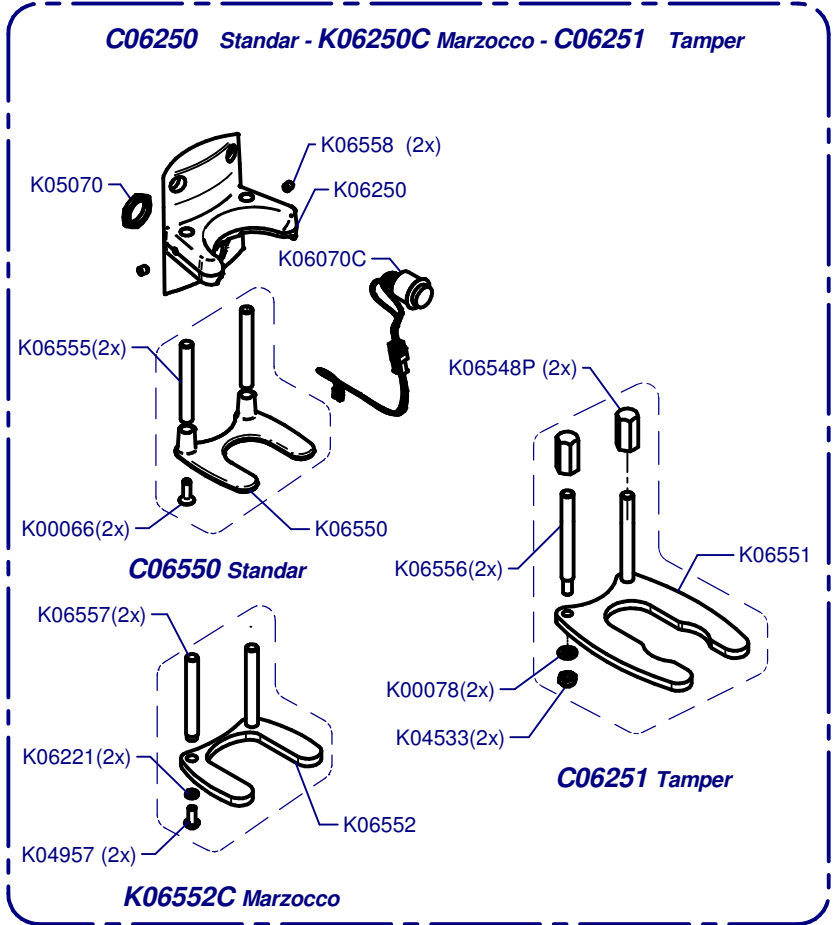

F8 Fresh On Demand

Updated 03/10/2018

K00133	K01330	K00424
CEE	CEE SGS	SUIZA
K03369	K00367	K00113
AUST	UK	USA

A

Tolva / Hopper

Horquilla / Fork

Cover / Cover

Regulador / Regulator

- C06004O** 1-2 50Hz Compak
- C06015O** 1-2 60Hz Compak
- C06004V** 1-2-3 50Hz Compak
- C06015V** 1-2-3 60Hz Compak

Molienda / Grind

C00605 Aluminium
C00610 Brass
C00605N Niquel

K03812C Standard
K03412C White
K01483C Red Speed

K03051L Brass
K03051 Alum

C00600

K06698	220-240V
K06697	100-110V

- C00631**
= C00605 + C00600 Alum
- C00630**
= C0610 + C00600 Bras
- C00631N**
= C0605N + C00600 Ni

Placa Base / Mother Board

(A)	K04572	220-240V
	K06799	100-110V

C00500 (220-240V)
C00505 (100-110V)

Prensa Regurable / Adjustable Tamper

C06756 Ø53 Right
C06757 Ø53 Left
C06758 Ø54 Right
C06759 Ø54 Left
C06760 Ø57 Right
C06761 Ø57 Left