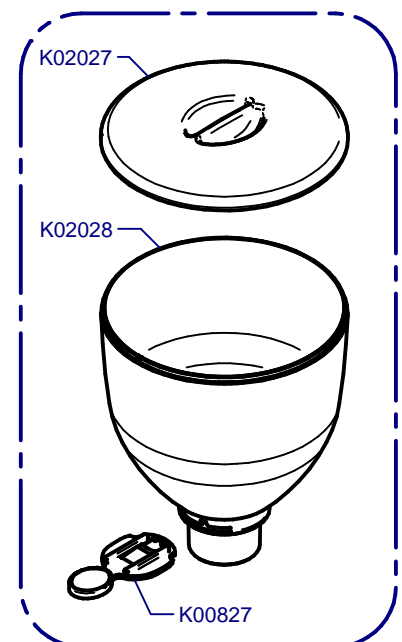

**Tolva Café
Coffee Hopper**

K02158 / K02286 (275gr)