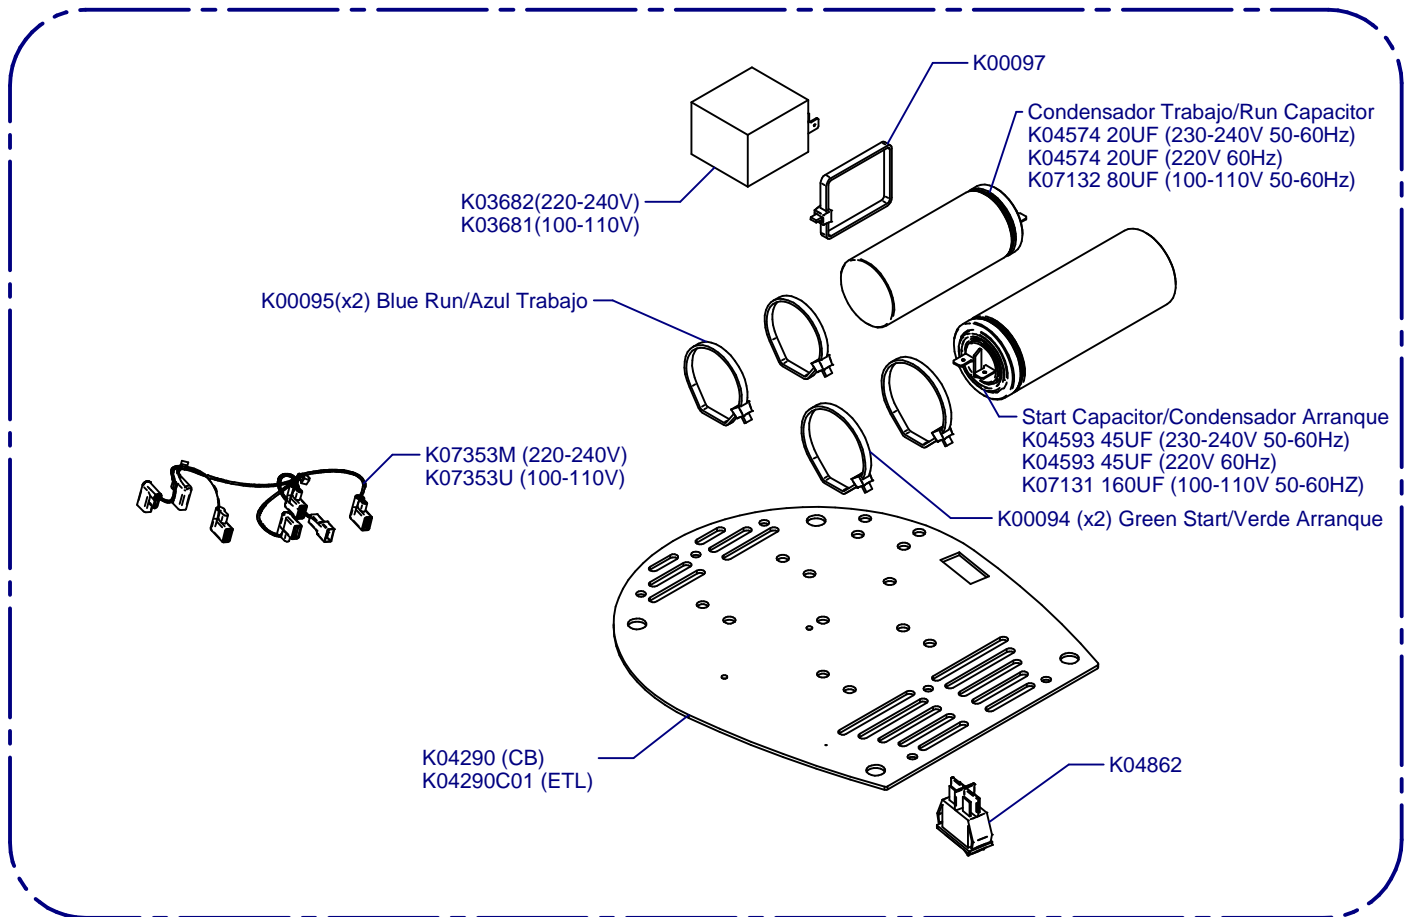

K00133	K01330	K00424
CEE	CEE SGS	SUIZA
K00369	K00367	K00113
AUST	UK	USA

**Molienda / Grind System**

**PK100**

Updated 14/01/2021

**Bancada / Bed Plate  
C04470**

**Tobera / Nozzle  
K04854C**

**Horquilla / Fork  
C07435**

(\*) Porta Filters with Diagonal Fixing

**C07435**

**Caratula Frontal / Front Cover**

**Placa Base / Mother Board**

**PK100**

Updated 14/01/2021

**Tolva Cupping  
Cupping Hopper**

**C07700 Black  
C07700P Polished**

**Tolva Shop / Shop Hopper**

**C04719**