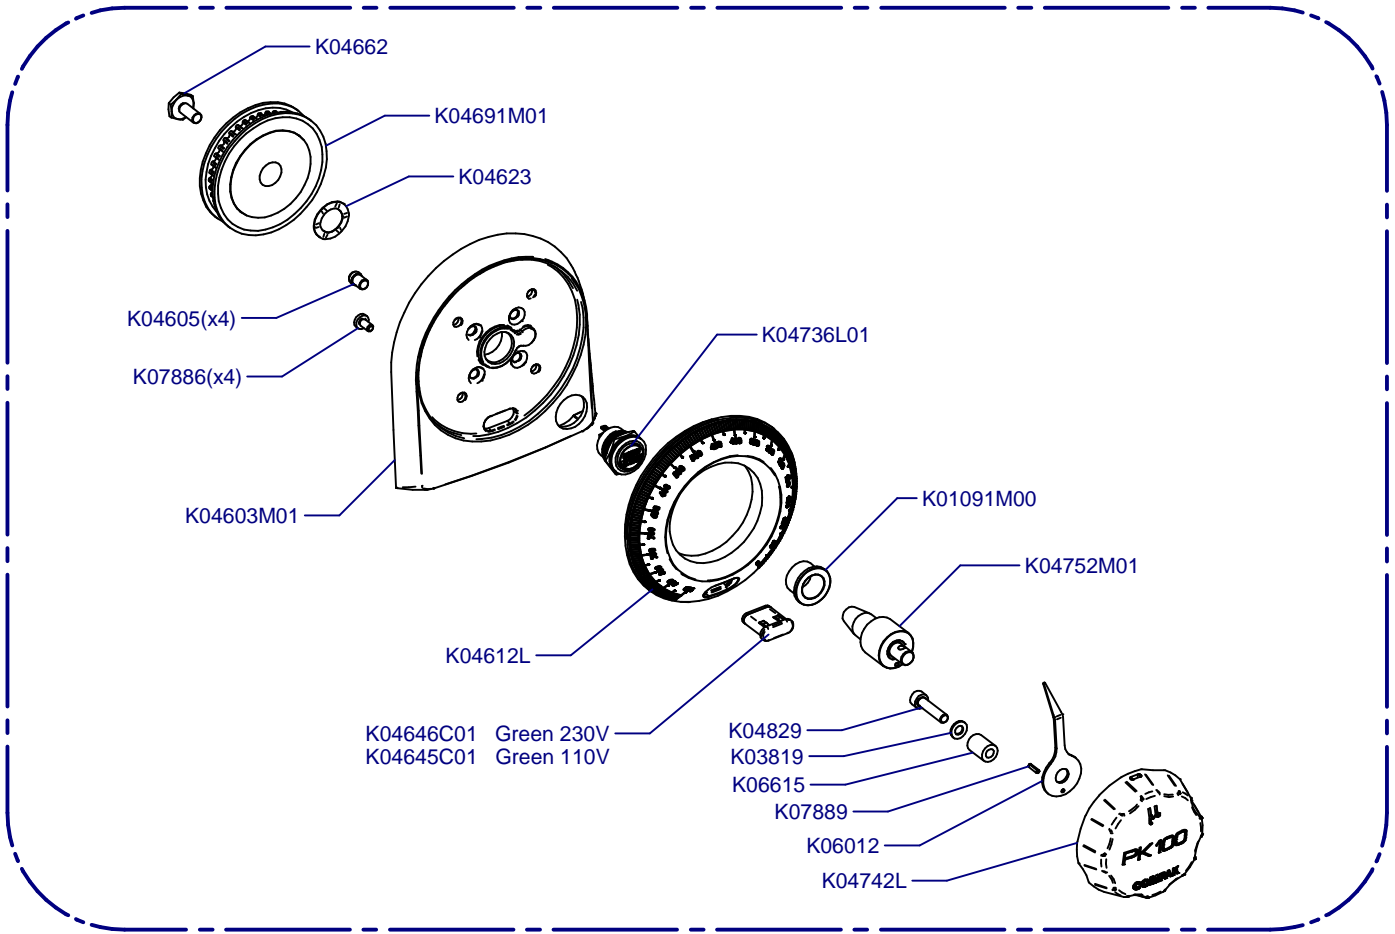

K00133	K01330	K00424
CEE	CEE SGS	SUIZA
K00369	K00367	K00113
AUST	UK	USA

**Molienda / Grind System**

**PK100**

Updated 14/01/2021

**Bancada / Bed Plate  
C04470**

**Tobera / Nozzle  
K04854C**

**Horquilla / Fork  
C07435**

(\*) Porta Filters with Diagonal Fixing

**C07435**

**Caratula Frontal / Front Cover**

**Placa Base / Mother Board**

**PK100**

Updated 14/01/2021

**Tolva Cupping  
Cupping Hopper**

**C07700 Black  
C07700P Polished**

**Tolva Shop / Shop Hopper**

**C04719**