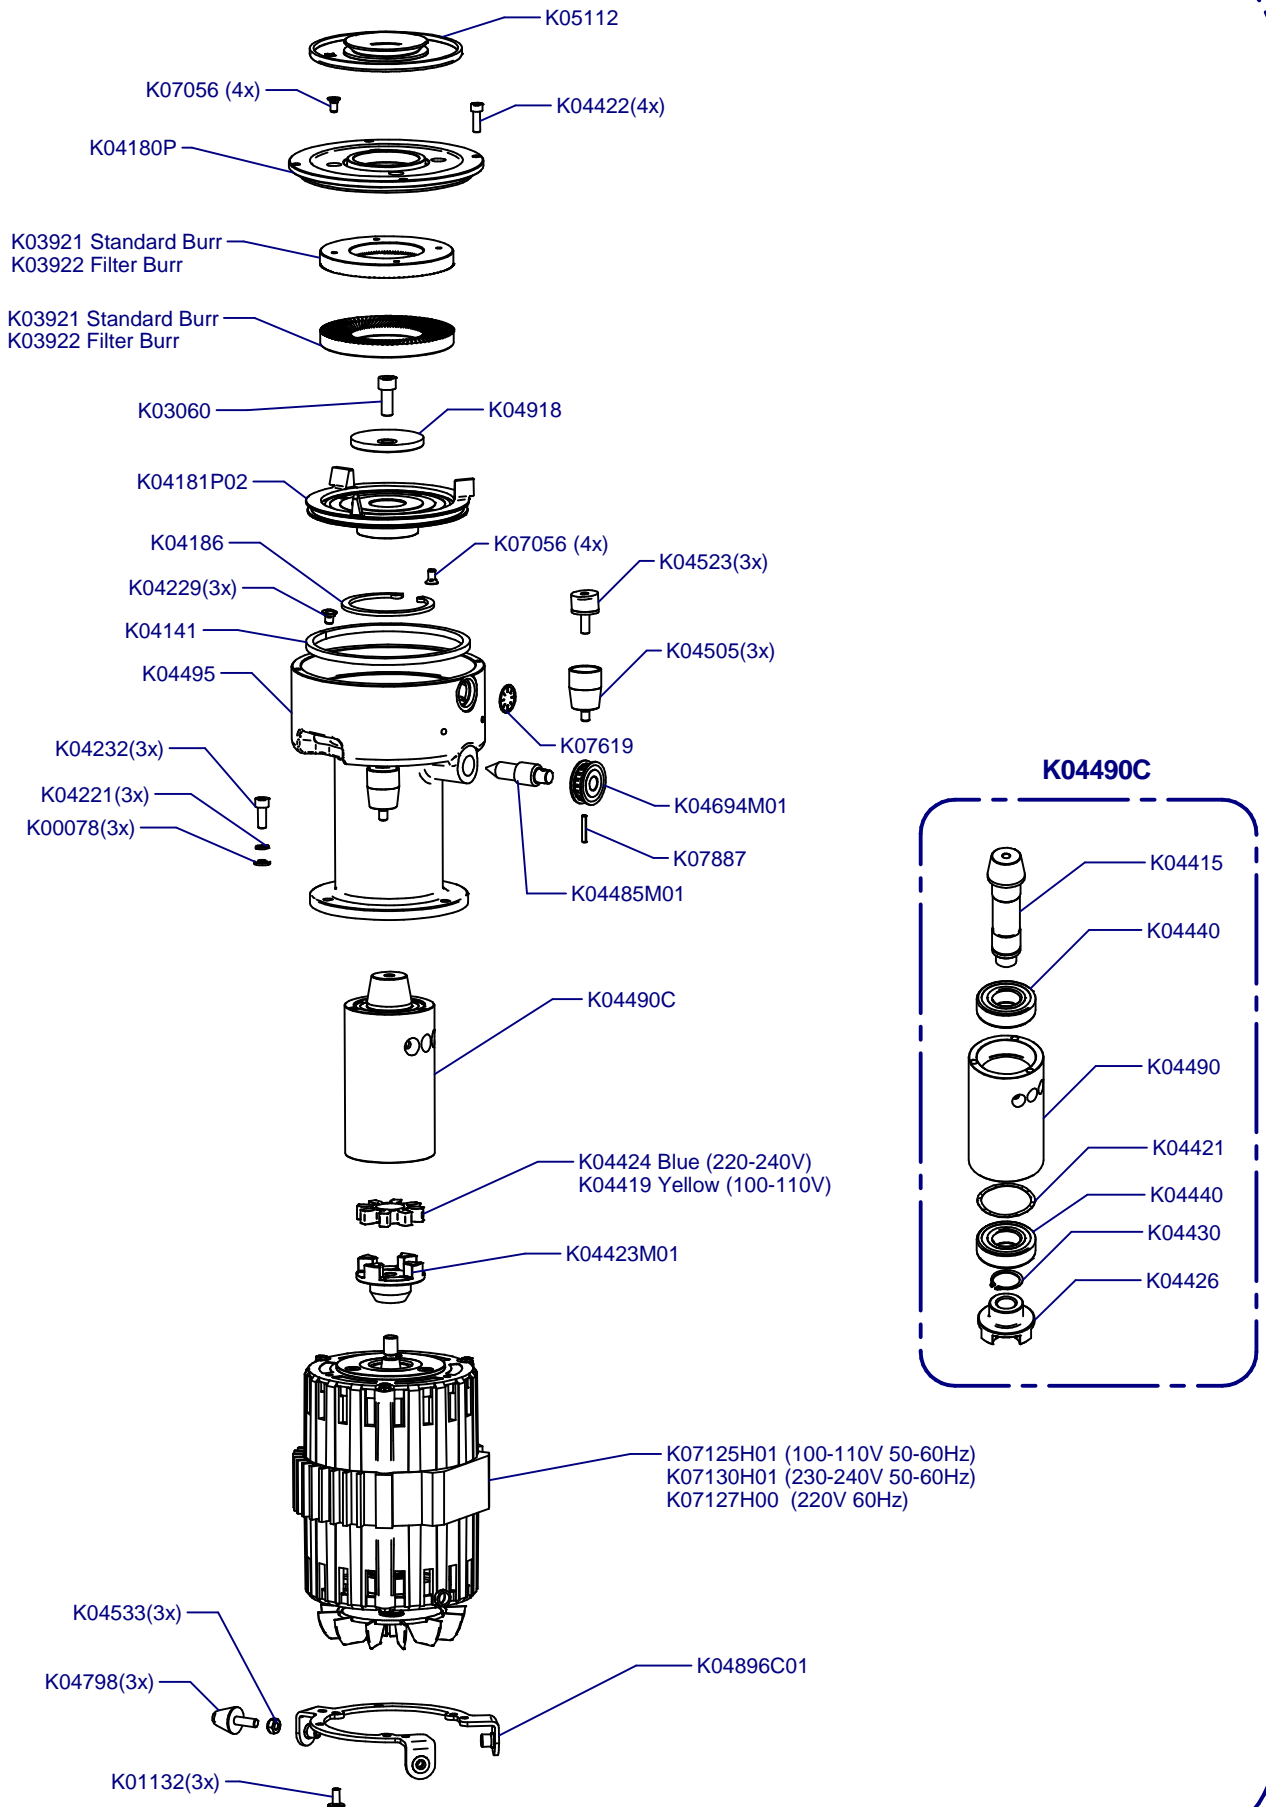

K00133	K01330	K00424
CEE	CEE SGS	SUIZA
K00369	K00367	K00113
AUST	UK	USA

**Molienda / Grind System**

**PK100**

Updated 14/01/2021

**Bancada / Bed Plate  
C04470**

**Tobera / Nozzle  
K04854C**

**Horquilla / Fork  
C07435**

(\*) Porta Filters with Diagonal Fixing

**C07435**

**Caratula Frontal / Front Cover**

**Placa Base / Mother Board**

**PK100**

Updated 14/01/2021

**Tolva Cupping  
Cupping Hopper**

**C07700 Black  
C07700P Polished**

**Tolva Shop / Shop Hopper**

**C04719**