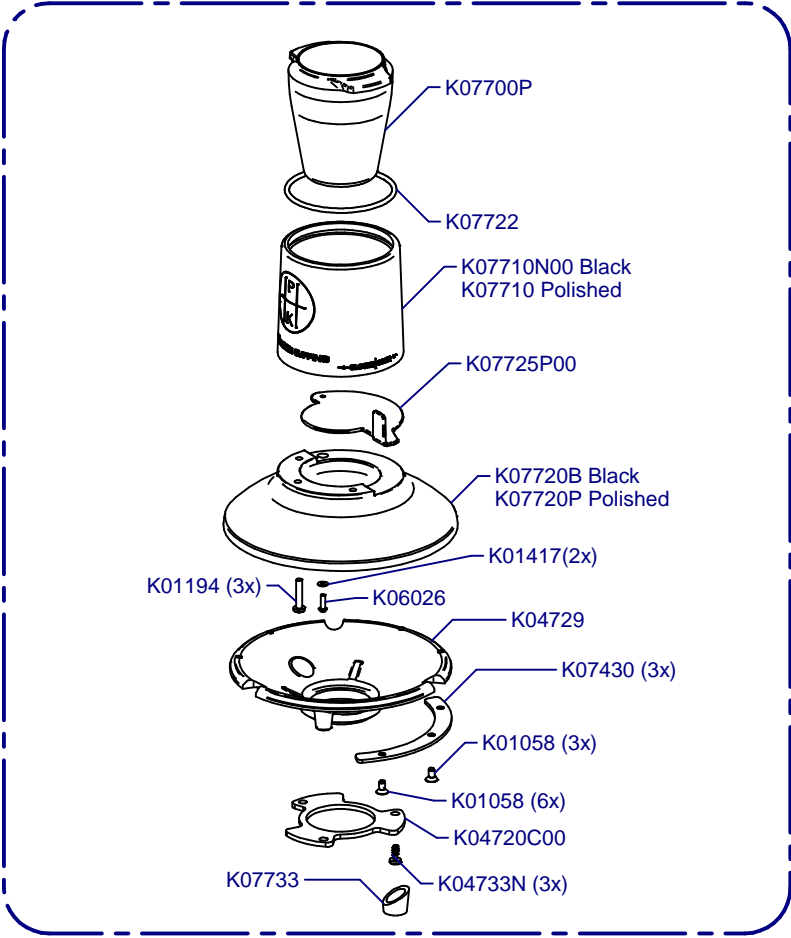

K00133	K01330	K00424
CEE	CEE SGS	SUIZA
K00369	K00367	K00113
AUST	UK	USA

**Molienda / Grind System**

**PK100**

Updated 14/01/2021

**Bancada / Bed Plate  
C04470**

**Tobera / Nozzle  
K04854C**

**Horquilla / Fork  
C07435**

(\*) Porta Filters with Diagonal Fixing

**C07435**

**Caratula Frontal / Front Cover**

**Placa Base / Mother Board**

**PK100**

Updated 14/01/2021

**Tolva Cupping  
Cupping Hopper**

**C07700 Black  
C07700P Polished**

**Tolva Shop / Shop Hopper**

**C04719**