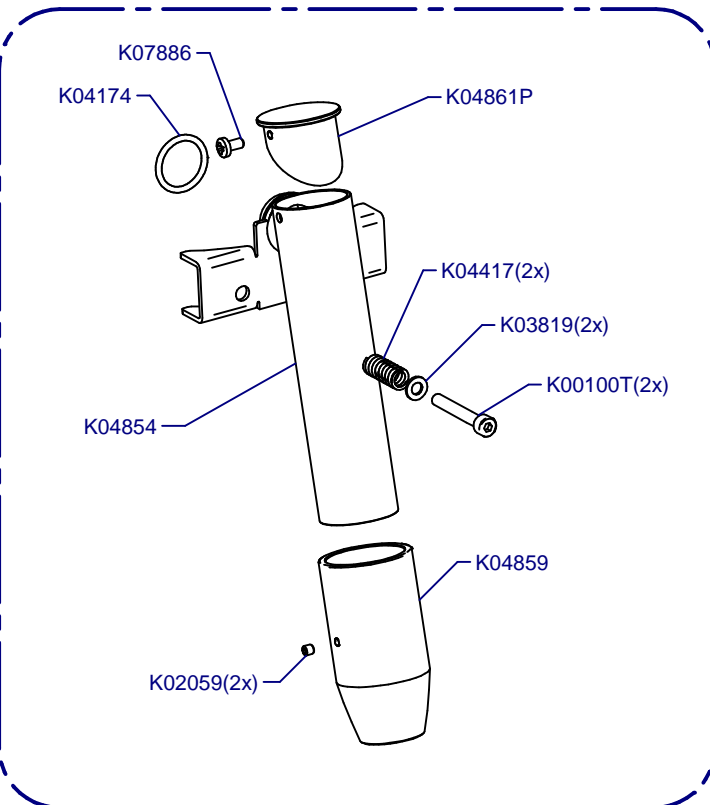

K00133	K01330	K00424
CEE	CEE SGS	SUIZA
K00369	K00367	K00113
AUST	UK	USA

**Molienda / Grind System**

**PK100**

Updated 14/01/2021

**Bancada / Bed Plate  
C04470**

**Tobera / Nozzle  
K04854C**

**Horquilla / Fork  
C07435**

(\*) Porta Filters with Diagonal Fixing

**C07435**

**Caratula Frontal / Front Cover**

**Placa Base / Mother Board**

**PK100**

Updated 14/01/2021

**Tolva Cupping  
Cupping Hopper**

**C07700 Black  
C07700P Polished**

**Tolva Shop / Shop Hopper**

**C04719**