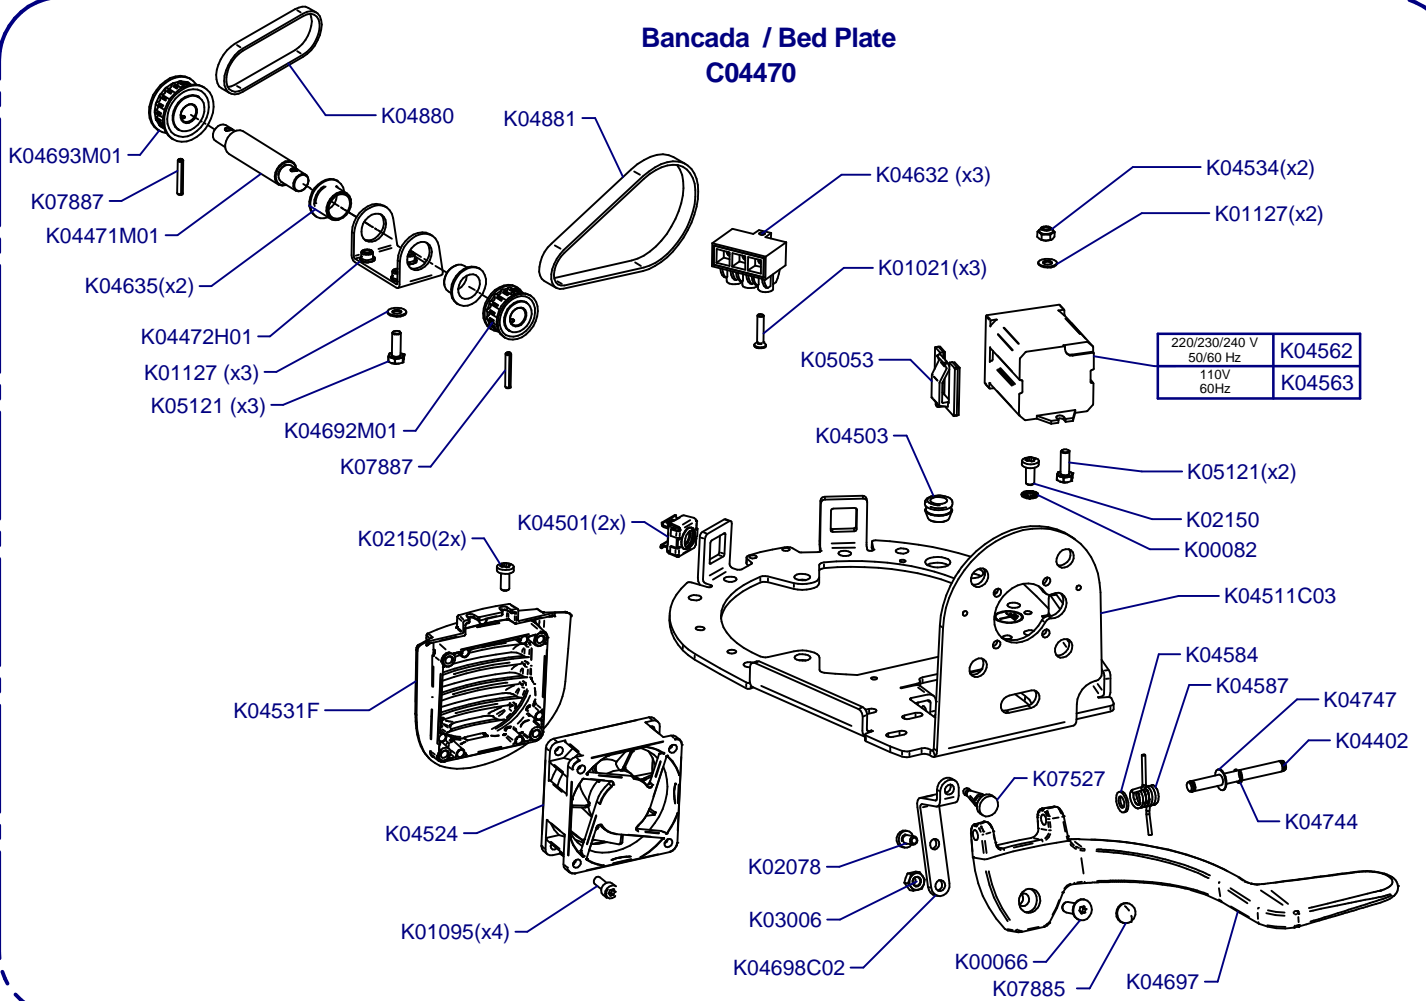

K00133	K01330	K00424
CEE	CEE SGS	SUIZA
K00369	K00367	K00113
AUST	UK	USA

**Molienda / Grind System**

**PK100**

Updated 14/01/2021

**Bancada / Bed Plate  
C04470**

**Tobera / Nozzle  
K04854C**

**Horquilla / Fork  
C07435**

(\*) Porta Filters with Diagonal Fixing

**C07435**

**Caratula Frontal / Front Cover**

**Placa Base / Mother Board**

**PK100**

Updated 14/01/2021

**Tolva Cupping  
Cupping Hopper**

**C07700 Black  
C07700P Polished**

**Tolva Shop / Shop Hopper**

**C04719**