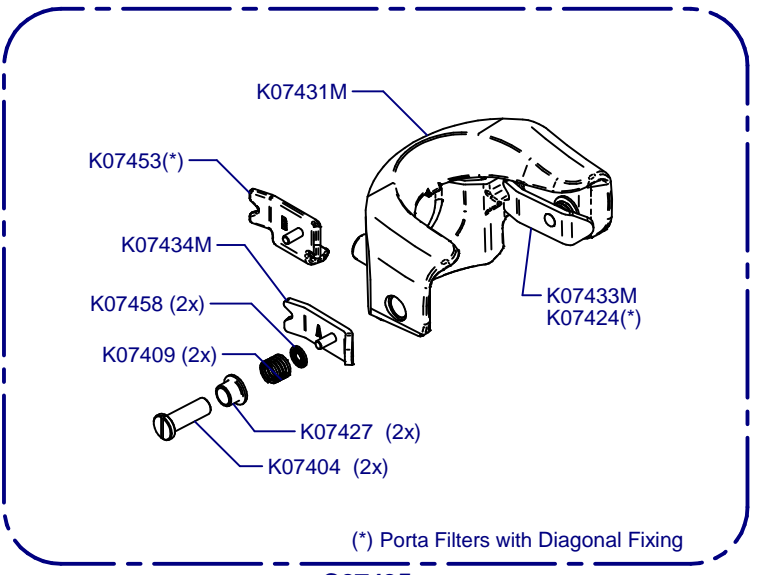

K00133	K01330	K00424
CEE	CEE SGS	SUIZA
K00369	K00367	K00113
AUST	UK	USA

**Molienda / Grind System**

**PK100**

Updated 14/01/2021

**Bancada / Bed Plate  
C04470**

**Tobera / Nozzle  
K04854C**

**Horquilla / Fork  
C07435**

(\*) Porta Filters with Diagonal Fixing

**C07435**

**Caratula Frontal / Front Cover**

**Placa Base / Mother Board**

**PK100**

Updated 14/01/2021

**Tolva Cupping  
Cupping Hopper**

**C07700 Black  
C07700P Polished**

**Tolva Shop / Shop Hopper**

**C04719**