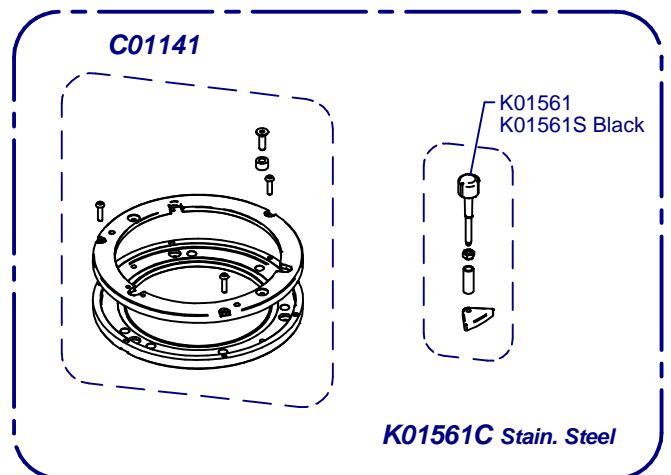

K06675N (Con Prensa y Leds/With Tamper & Leds)
K06665N (Sin Prensa y Leds/Without Tamper & Leds)

C06625 Kit Leds
Sin Balanza / Without Scale

K06628G01 50Hz
K06628H01 60Hz
Balanza / Scale

Molienda / Grind

Placa Base / Mother Board

Sis. Paralel / Parallel Sys.

Balanza / Scale

(*) Porta Filters with Diagonal Fixing

C07434