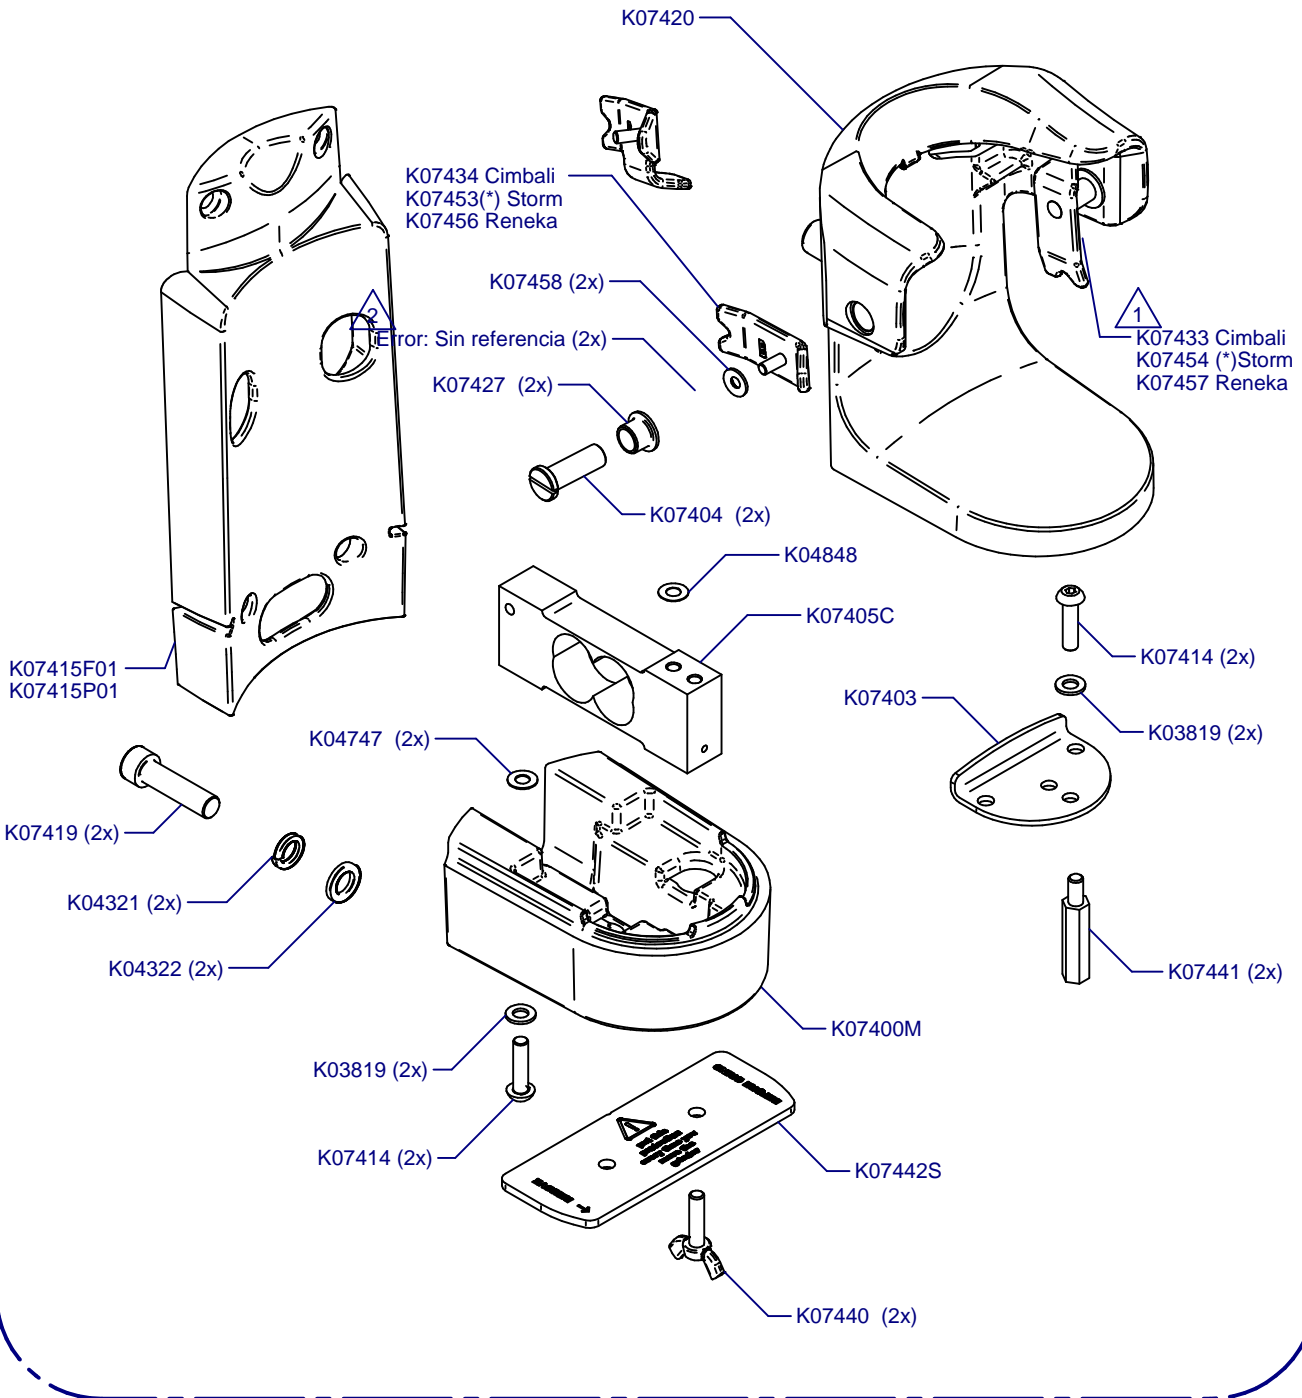

Placa Base / Mother Board

Sis. Paralel / Parallel Sys.

Balanza / Scale

(*) Porta Filters with Diagonal Fixing

C07434