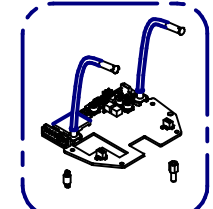

K06675N (Con Prensa y Leds/With Tamper & Leds)
K06665N (Sin Prensa y Leds/Without Tamper & Leds)

C06625 Kit Leds
Sin Balanza / Without Scale

K06628G01 50Hz
K06628H01 60Hz
Balanza / Scale

Molienda / Grind

Placa Base / Mother Board

Sis. Paralel / Parallel Sys.

Balanza / Scale

(*) Porta Filters with Diagonal Fixing

C07434