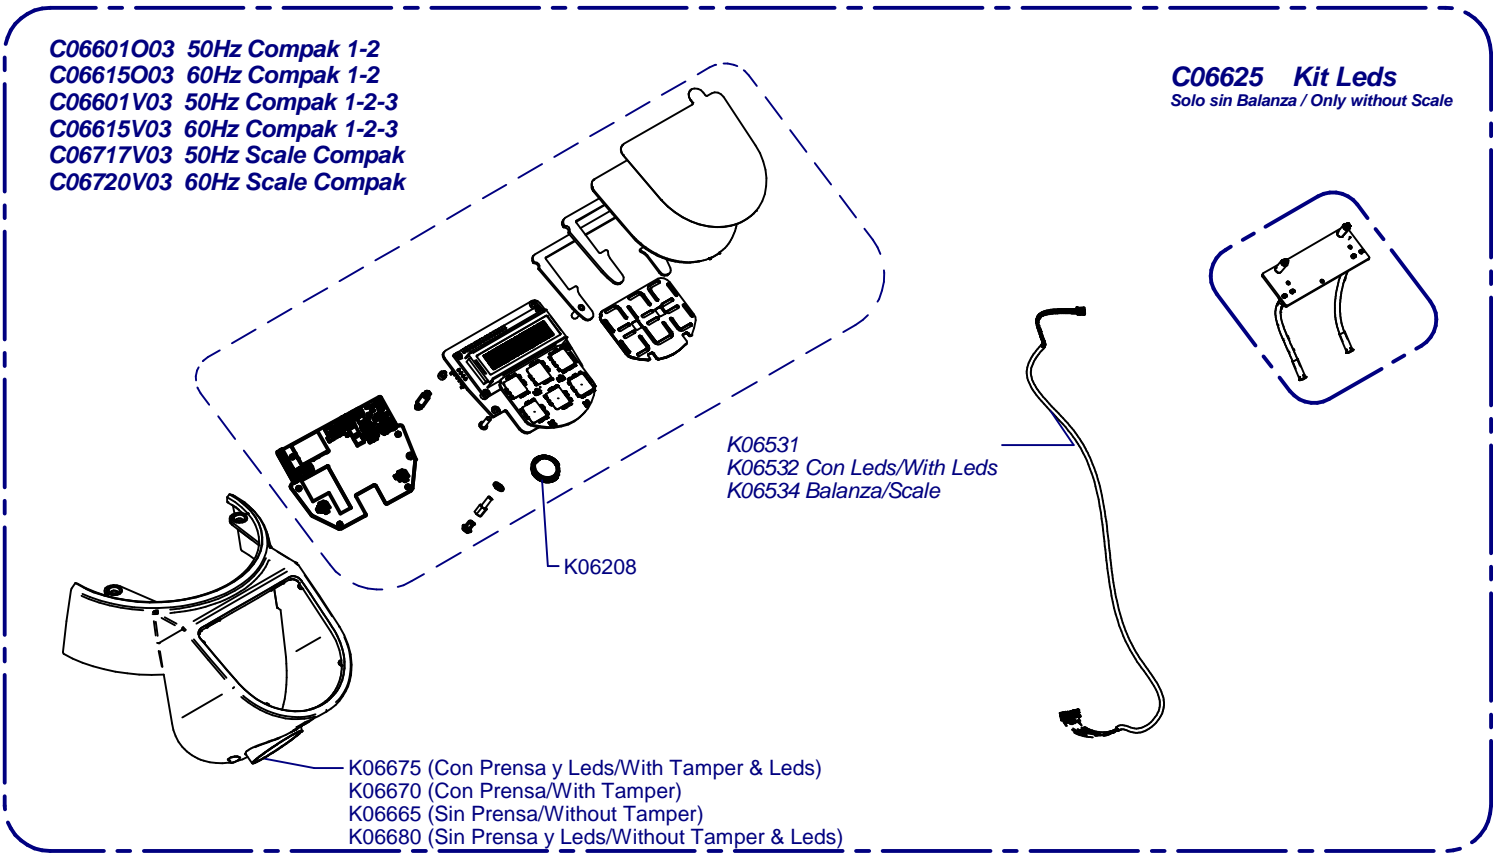

E6 Essential On Demand

Updated 13/06/2022

**Tolva Café / Coffee Hopper
K01358**

Horquilla / Fork

**Portafilter
Detector**

Cover / Cover

Molienda / Grind

K06899C Red Speed
 K06499C White
 K06489C With Scale & 110V 60Hz

K01461C00 S50 Scale
 K01462C00 S60 (Blue) Scale

K06797 (100/110V)
 K06798 (220/240V)

Transport Support Option
 K07818E

Placa Base / Mother Board

A	K04572	220-240V
	K06799	100-110V

C00500 (220-240V)
C00505 (100-110V)

Sis. Paralel / Parallel Sys.

Sis. Punto a Punto / Stepped Sys.

Bilancia / Scale

(*) Porta Filters with Diagonal Fixing

C07434