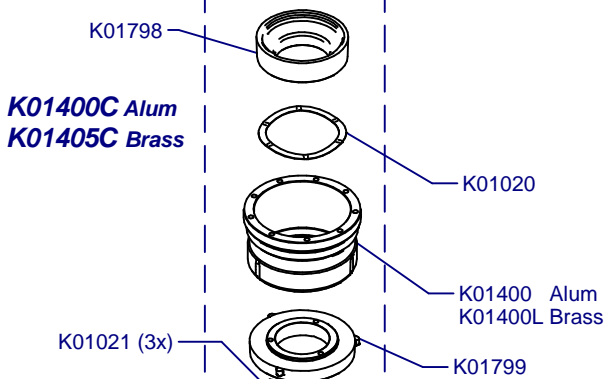

E6 Essential On Demand

Updated 13/06/2022

**Tolva Café / Coffee Hopper
K01358**

Horquilla / Fork

**Portafilter
Detector**

Cover / Cover

Molienda / Grind

K06899C Red Speed
 K06499C White
 K06489C With Scale & 110V 60Hz

K01461C00 S50 Scale
 K01462C00 S60 (Blue) Scale

K06797 (100/110V)
 K06798 (220/240V)

Transport Support Option
 K07818E

Placa Base / Mother Board

A	K04572	220-240V
	K06799	100-110V

C00500 (220-240V)
C00505 (100-110V)

Sis. Paralel / Parallel Sys.

Sis. Punto a Punto / Stepped Sys.

Bilancia / Scale

(*) Porta Filters with Diagonal Fixing

C07434