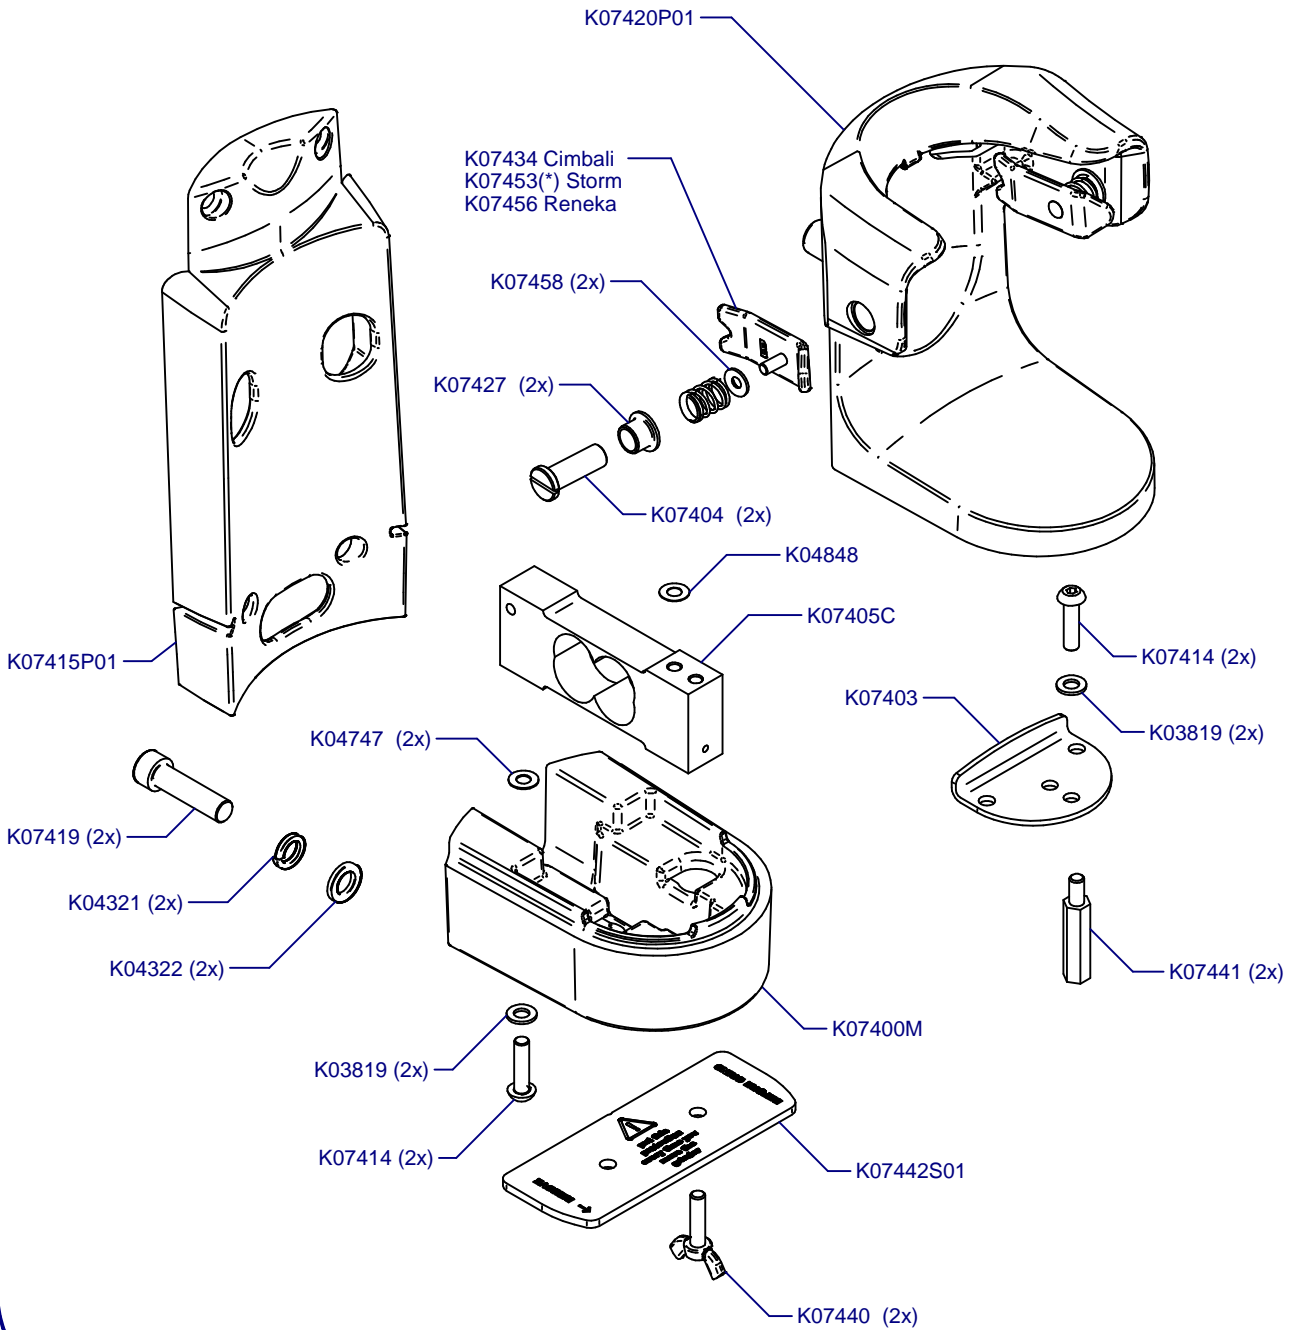

E6 Essential On Demand

Updated 13/06/2022

**Tolva Café / Coffee Hopper
K01358**

Horquilla / Fork

**Portafilter
Detector**

Cover / Cover

Molienda / Grind

K06899C Red Speed
 K06499C White
 K06489C With Scale & 110V 60Hz

K01461C00 S50 Scale
 K01462C00 S60 (Blue) Scale

K06797 (100/110V)
 K06798 (220/240V)

Transport Support Option
 K07818E

Placa Base / Mother Board

A	K04572	220-240V
	K06799	100-110V

C00500 (220-240V)
C00505 (100-110V)

Sis. Paralel / Parallel Sys.

Sis. Punto a Punto / Stepped Sys.

Bilancia / Scale

(*) Porta Filters with Diagonal Fixing

C07434