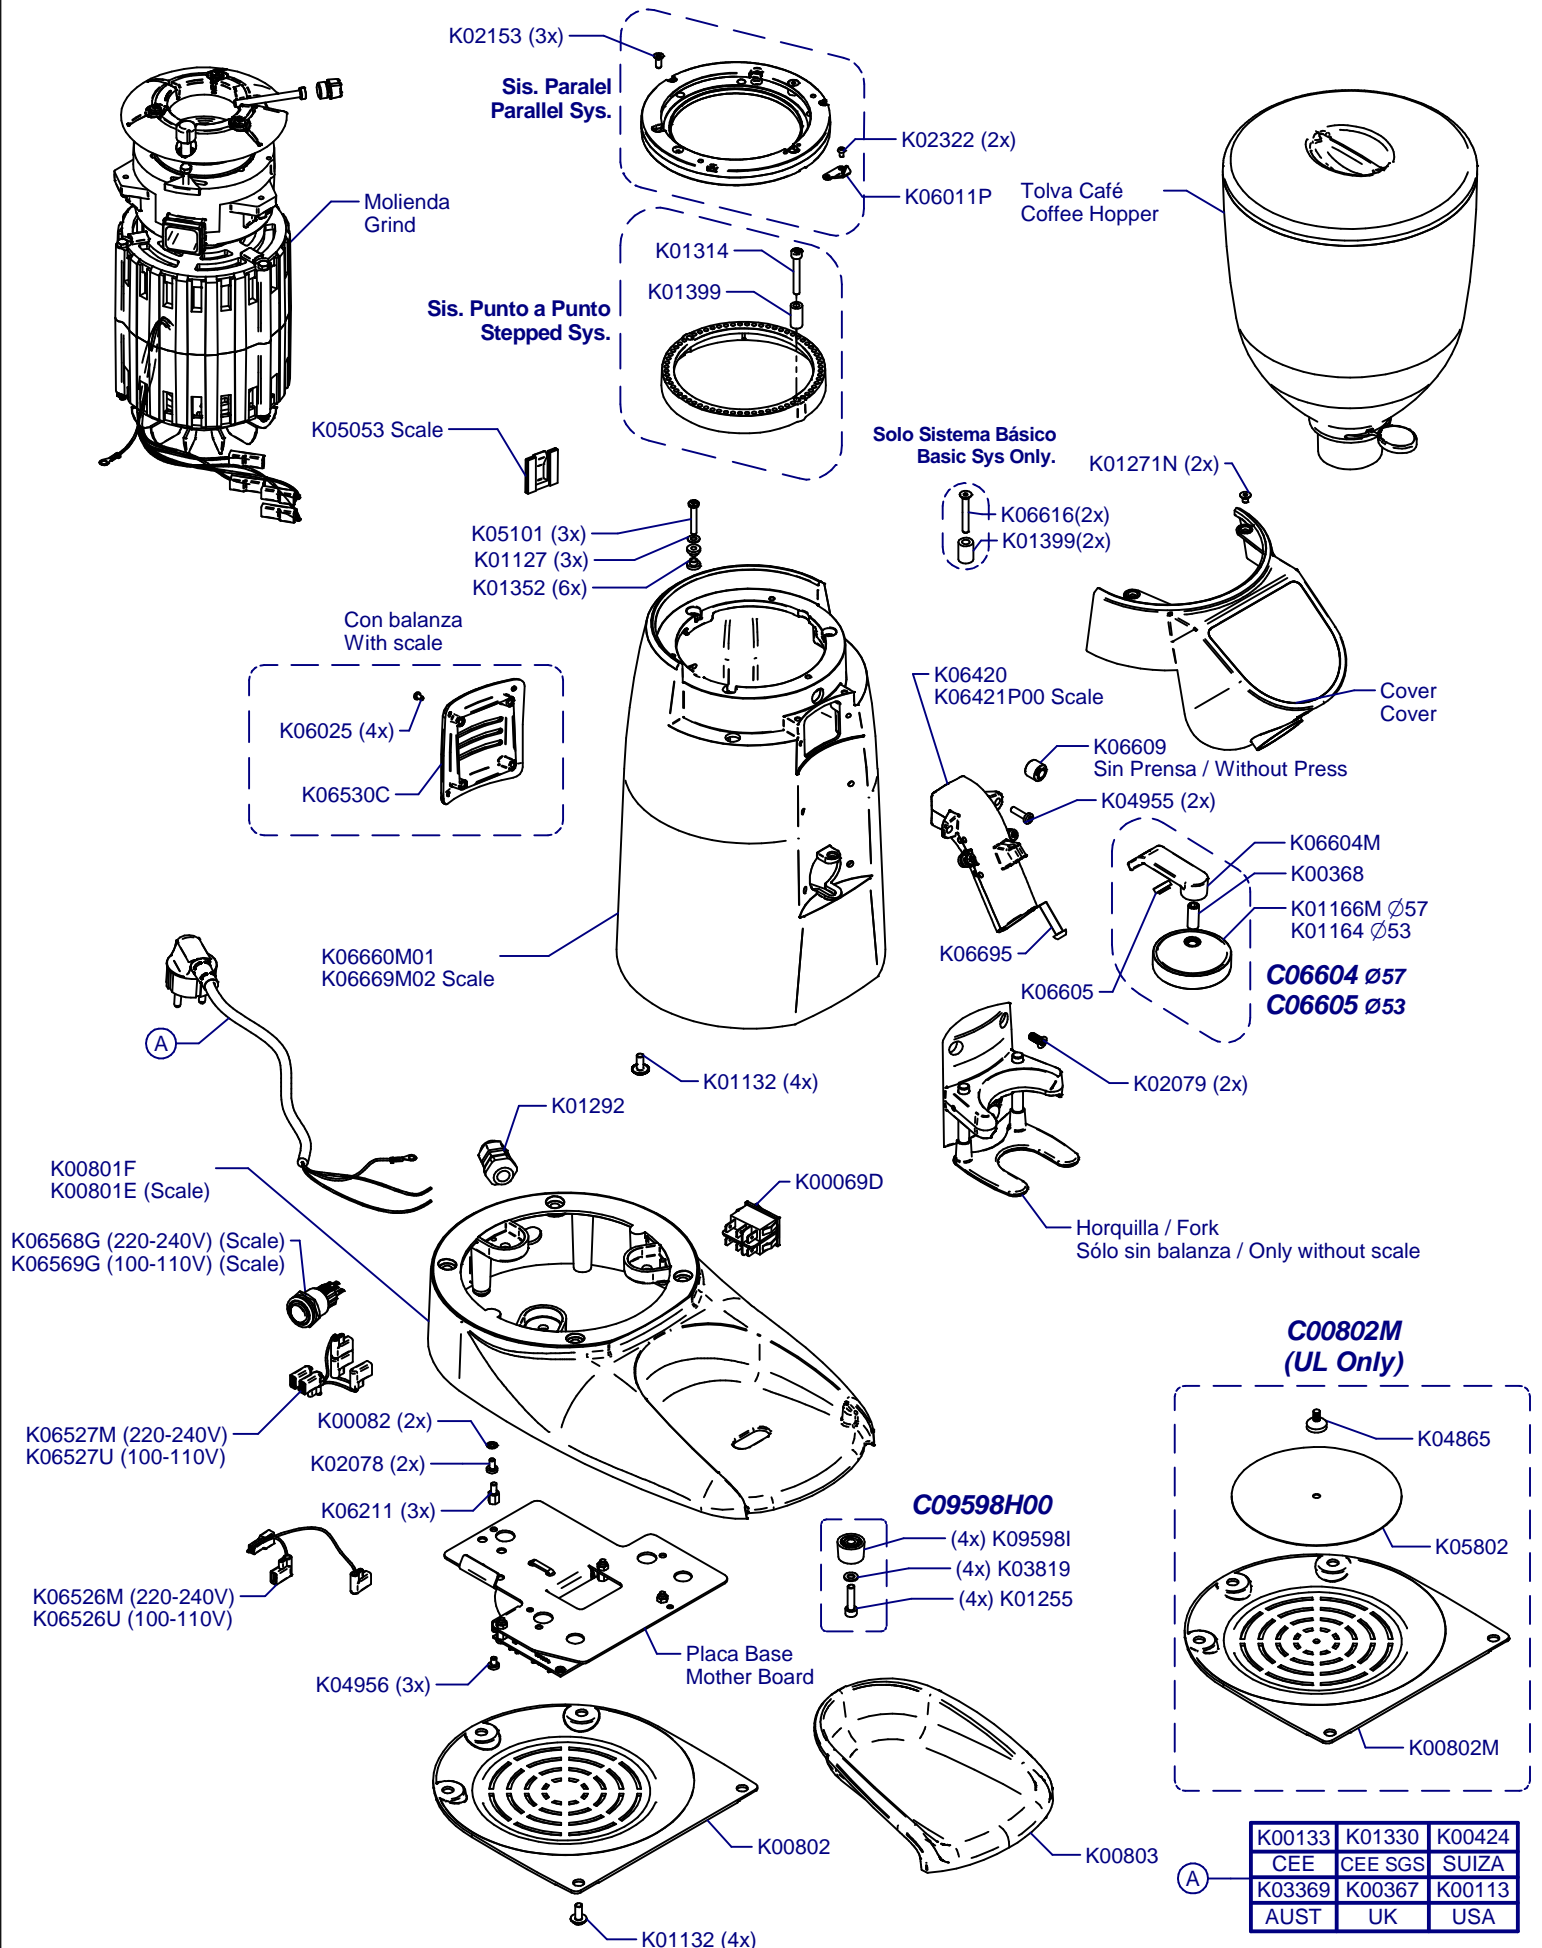

E6 Essential On Demand

Updated 13/06/2022

**Tolva Café / Coffee Hopper
K01358**

Horquilla / Fork

**Portafilter
Detector**

Cover / Cover

Molienda / Grind

K06899C Red Speed
 K06499C White
 K06489C With Scale & 110V 60Hz

K01461C00 S50 Scale
 K01462C00 S60 (Blue) Scale

K06797 (100/110V)
 K06798 (220/240V)

Transport Support Option
 K07818E

Placa Base / Mother Board

A	K04572	220-240V
	K06799	100-110V

C00500 (220-240V)
C00505 (100-110V)

Sis. Paralel / Parallel Sys.

Sis. Punto a Punto / Stepped Sys.

Bilancia / Scale

(*) Porta Filters with Diagonal Fixing

C07434