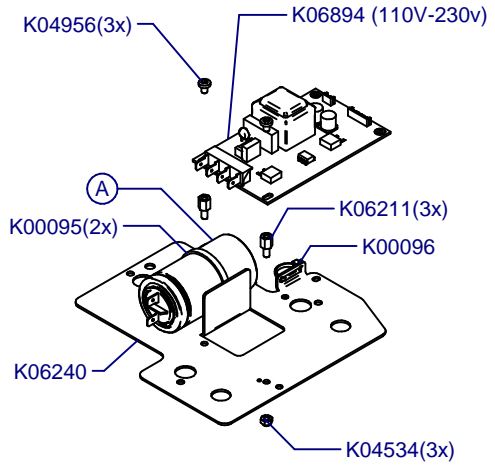

E6 Essential On Demand

Updated 13/06/2022

**Tolva Café / Coffee Hopper
K01358**

Horquilla / Fork

**Portafilter
Detector**

Cover / Cover

Molienda / Grind

K06899C Red Speed
 K06499C White
 K06489C With Scale & 110V 60Hz

K01461C00 S50 Scale
 K01462C00 S60 (Blue) Scale

K06797 (100/110V)
 K06798 (220/240V)

Transport Support Option
 K07818E

Placa Base / Mother Board

A	K04572	220-240V
	K06799	100-110V

C00500 (220-240V)
C00505 (100-110V)

Sis. Paralel / Parallel Sys.

Sis. Punto a Punto / Stepped Sys.

Bilancia / Scale

(*) Porta Filters with Diagonal Fixing

C07434