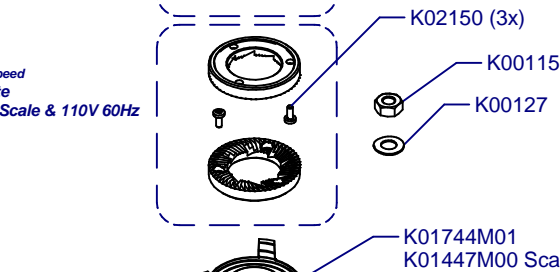

E6 Essential On Demand

Updated 13/06/2022

**Tolva Café / Coffee Hopper
K01358**

Horquilla / Fork

**Portafilter
Detector**

Cover / Cover

Molienda / Grind

K06899C Red Speed
 K06499C White
 K06489C With Scale & 110V 60Hz

K01461C00 S50 Scale
 K01462C00 S60 (Blue) Scale

K06797 (100/110V)
 K06798 (220/240V)

Transport Support Option
 K07818E

Placa Base / Mother Board

A	K04572	220-240V
	K06799	100-110V

C00500 (220-240V)
C00505 (100-110V)

Sis. Paralel / Parallel Sys.

Sis. Punto a Punto / Stepped Sys.

Bilancia / Scale

(*) Porta Filters with Diagonal Fixing

C07434