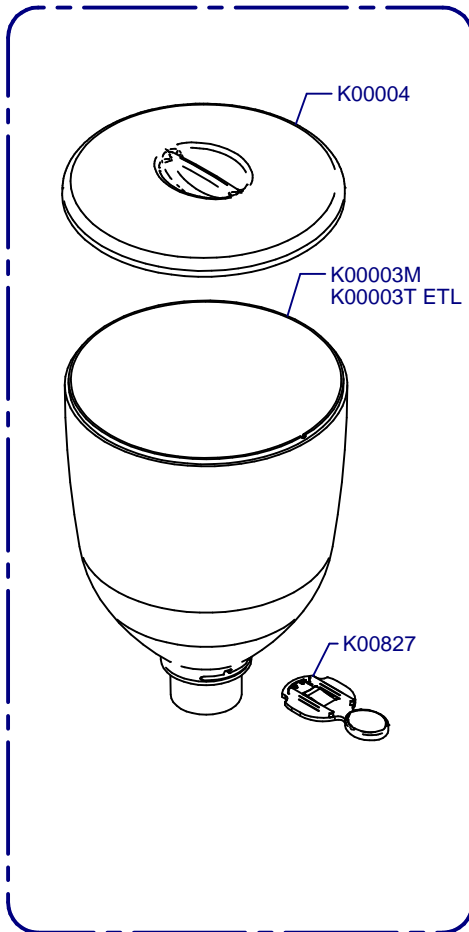

E6 Essential On Demand

Updated 13/06/2022

**Tolva Café / Coffee Hopper
K01358**

Horquilla / Fork

**Portafilter
Detector**

Cover / Cover

Molienda / Grind

K06899C Red Speed
 K06499C White
 K06489C With Scale & 110V 60Hz

K01461C00 S50 Scale
 K01462C00 S60 (Blue) Scale

K06797 (100/110V)
 K06798 (220/240V)

Transport Support Option
 K07818E

Placa Base / Mother Board

A	K04572	220-240V
	K06799	100-110V

C00500 (220-240V)
C00505 (100-110V)

Sis. Paralel / Parallel Sys.

Sis. Punto a Punto / Stepped Sys.

Bilancia / Scale

(*) Porta Filters with Diagonal Fixing

C07434