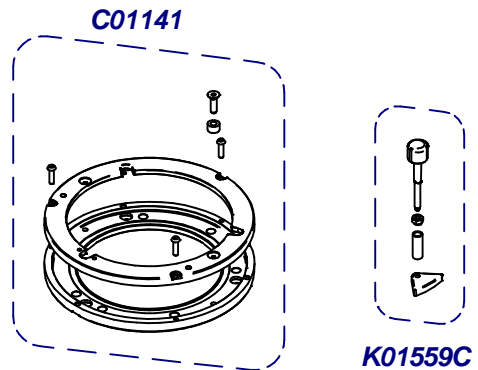

K01461C00 S50 Scale
 K01462C00 S60 (Blue) Scale

K06797 (100/110V)
 K06798 (220/240V)

Transport Support Option
 K07818E

Placa Base / Mother Board

A	K04572	220-240V
	K06799	100-110V

C00500 (220-240V)
C00505 (100-110V)

Sis. Paralel / Parallel Sys.

Sis. Punto a Punto / Stepped Sys.

Bilancia / Scale

(*) Porta Filters with Diagonal Fixing

C07434