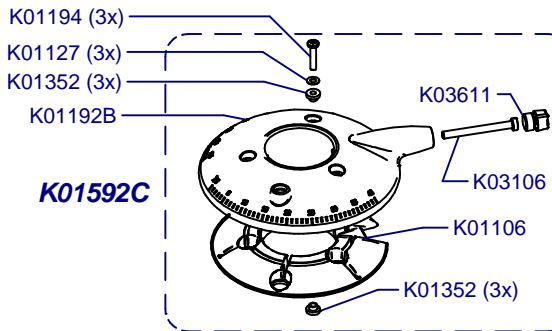

E6 Essential On Demand

Updated 13/06/2022

**Tolva Café / Coffee Hopper
K01358**

Horquilla / Fork

**Portafilter
Detector**

Cover / Cover

Molienda / Grind

K06899C Red Speed
 K06499C White
 K06489C With Scale & 110V 60Hz

K01461C00 S50 Scale
 K01462C00 S60 (Blue) Scale

K06797 (100/110V)
 K06798 (220/240V)

Transport Support Option
 K07818E

Placa Base / Mother Board

A	K04572	220-240V
	K06799	100-110V

C00500 (220-240V)
C00505 (100-110V)

Sis. Paralel / Parallel Sys.

Sis. Punto a Punto / Stepped Sys.

Bilancia / Scale

(*) Porta Filters with Diagonal Fixing

C07434