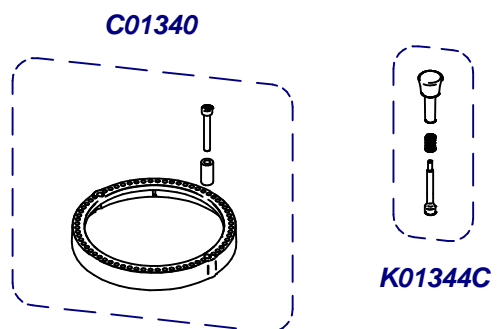

K01461C00 S50 Scale
 K01462C00 S60 (Blue) Scale

K06797 (100/110V)
 K06798 (220/240V)

Transport Support Option
 K07818E

Placa Base / Mother Board

A	K04572	220-240V
	K06799	100-110V

C00500 (220-240V)
C00505 (100-110V)

Sis. Paralel / Parallel Sys.

Sis. Punto a Punto / Stepped Sys.

Bilancia / Scale

(*) Porta Filters with Diagonal Fixing

C07434