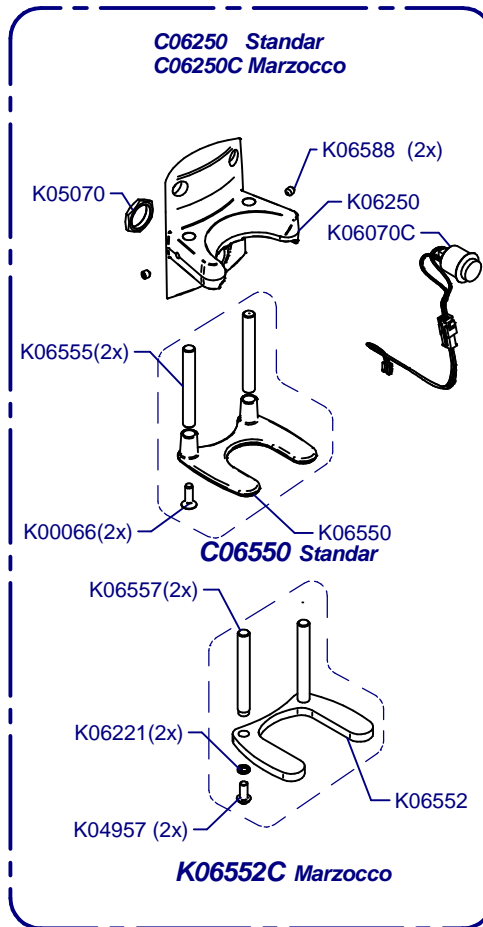

E6 Essential On Demand

Updated 13/06/2022

**Tolva Café / Coffee Hopper
K01358**

Horquilla / Fork

**Portafilter
Detector**

Cover / Cover

Molienda / Grind

K06899C Red Speed
 K06499C White
 K06489C With Scale & 110V 60Hz

K01461C00 S50 Scale
 K01462C00 S60 (Blue) Scale

K06797 (100/110V)
 K06798 (220/240V)

Transport Support Option
 K07818E

Placa Base / Mother Board

A	K04572	220-240V
	K06799	100-110V

C00500 (220-240V)
C00505 (100-110V)

Sis. Paralel / Parallel Sys.

Sis. Punto a Punto / Stepped Sys.

Bilancia / Scale

(*) Porta Filters with Diagonal Fixing

C07434