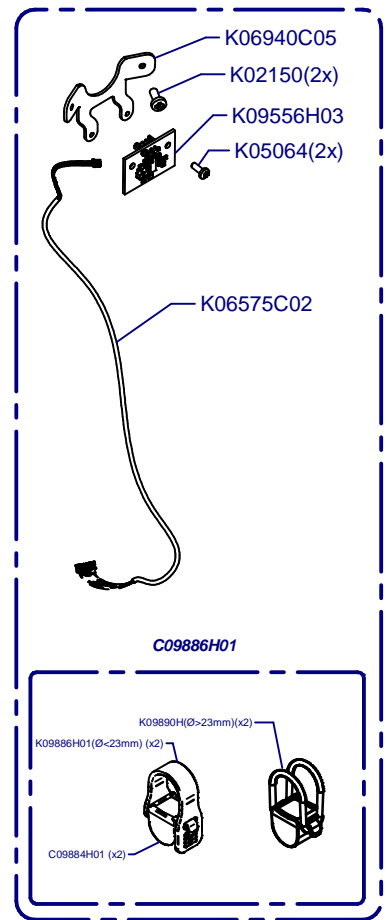

E6 Essential On Demand

Updated 13/06/2022

**Tolva Café / Coffee Hopper
K01358**

Horquilla / Fork

**Portafilter
Detector**

Cover / Cover

Molienda / Grind

K06899C Red Speed
 K06499C White
 K06489C With Scale & 110V 60Hz

K01461C00 S50 Scale
 K01462C00 S60 (Blue) Scale

K06797 (100/110V)
 K06798 (220/240V)

Transport Support Option
 K07818E

Placa Base / Mother Board

A	K04572	220-240V
	K06799	100-110V

C00500 (220-240V)
C00505 (100-110V)

Sis. Paralel / Parallel Sys.

Sis. Punto a Punto / Stepped Sys.

Bilancia / Scale

(*) Porta Filters with Diagonal Fixing

C07434