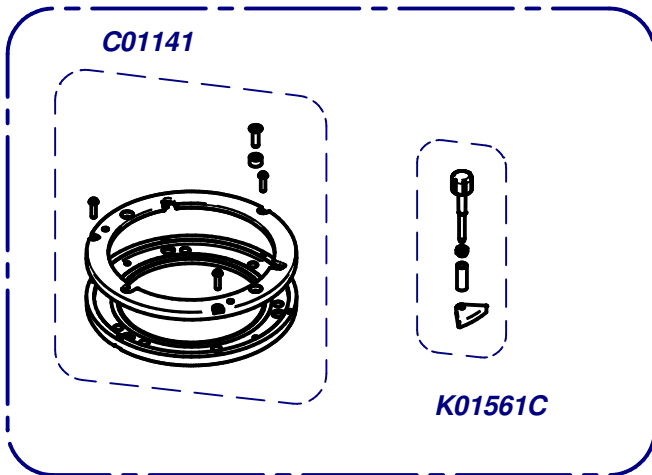

Sis. Paralel / Parallel Sys.