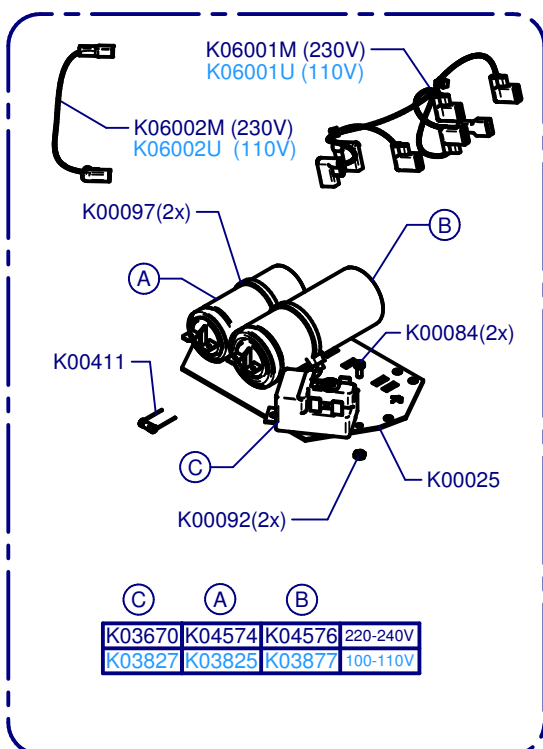

Placa Base / Mother Board