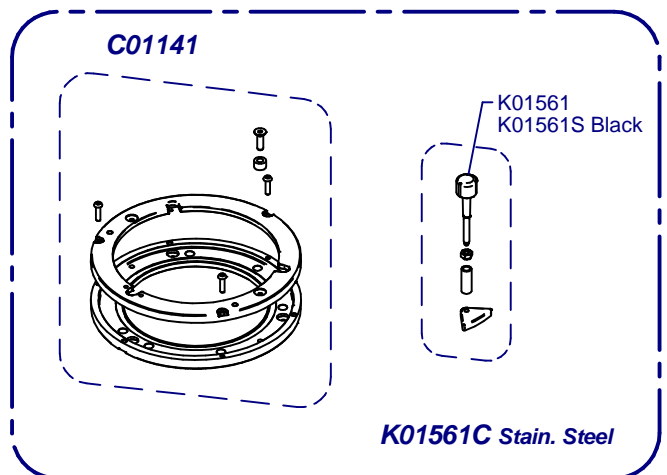

C06625 Kit Leds
Sin Balanza / Without Scale

Molienda / Grind

Placa Base / Mother Board

Sis. Paralel / Parallel Sys.

Balanza / Scale

(*) Porta Filters with Diagonal Fixing

C07434